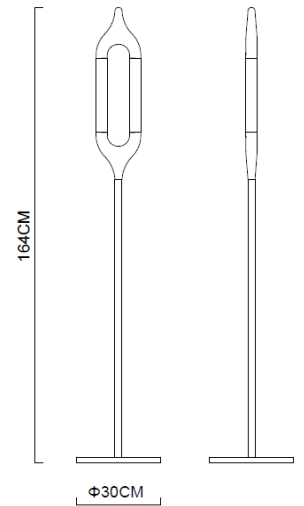

Specification Sheet

Picture:

Product size:

Name: ----- Eye LED Floor Lamp
Code: ----- 5927
Finish: ----- Polished
Main Material: --- Stainless steel
Shade Material: -- Acrylic

Lamp Source: LED

Wattage: 2x5W

Input Voltage: 220~240 V

Lumen: 2x350 lm

Switch: Foot switch

CRI80 3000K

Plug: EU

Driver incl.

Energy Efficiency Class:

Specification:

Inner Box:

Gross Weight: KGS

355*100*1065(mm) 1pc

Net Weight: KGS

Outer Carton:

1080*370*430(mm) 4pcs

Installation Instruction: