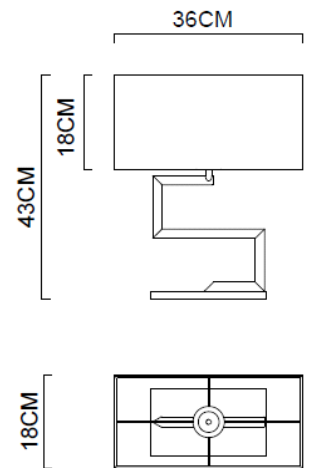

# Specification Sheet

Picture:

Product size:

Name: ----- Maze Table Lamp  
Code: ----- 4921  
Finish: ----- Polished  
Main Material: --- Stainless steel  
Shade Material: -- Fabric+PVC

Lamp Source: E27

Wattage: 1x60W / 1x12W

Input Voltage: 220~240 V

Lumen: 540 lm

Switch: In-line Switch

Energy Efficiency Class:

Plug: EU

Specification:

IP20

Inner Box:

Gross Weight: KGS

405\*225\*420(mm) 1pc

Net Weight: KGS

Outer Carton:

470\*425\*870(mm) 4pcs

Installation Instruction: