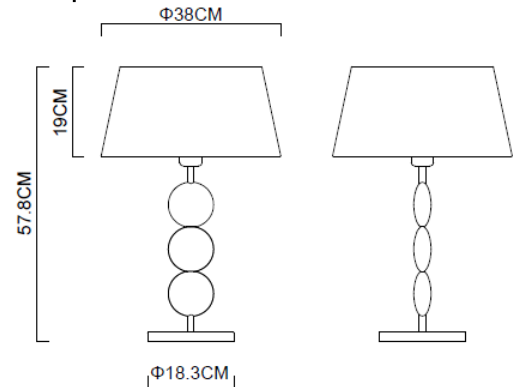

Specification Sheet

Picture:

Product size:

Name: ----- Napoleon 3 Table Lamp

Code: ----- 4925

Finish: ----- Polished

Main Material: --- Stainless steel

Shade Material: -- Fabric+PVC

IP20

Inner Box:

440*440*490 (mm) 1pc

Gross Weight: KGS

Net Weight: KGS

Outer Carton:

900*460*1010(mm) 4pcs

Installation Instruction: