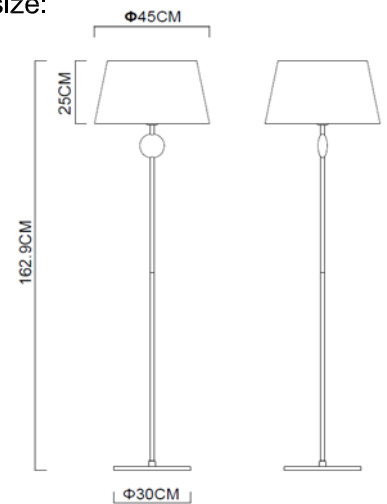

Specification Sheet

Picture:

Product size:

Name: ----- Napoleon 1 Floor Lamp
Code: ----- 5918
Finish: ----- Polished
Main Material: --- Stainless steel
Shade Material: -- Fabric+PVC

Lamp Source: E27

Wattage:  1x60W /  1x12W

Input Voltage: 220~240 V

Lumen: 540 lm

Switch: Foot switch

Energy Efficiency Class:

Plug: EU

Specification:

IP20

Inner Box:

Gross Weight: KGS

810*485*400(mm) 1pc

Net Weight: KGS

Outer Carton:

830*500*830(mm) 2pcs

Installation Instruction: