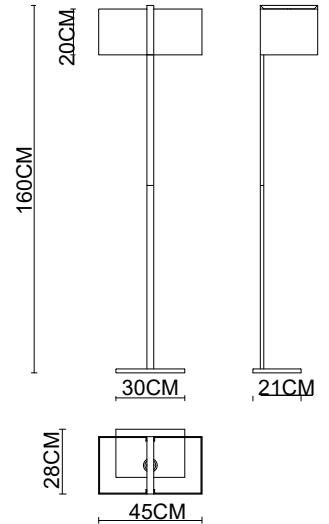

Specification Sheet

Picture:

Product size:

Name: ----- Accord Floor Lamp

Code: ----- 5899

Finish: ----- Polished

Main Material: --- Stainless steel

Shade Material: -- Fabric+PVC

Lamp Source: E27

Wattage: 1x60W / 1x12W

Input Voltage: 220~240 V

Lumen: 540 lm

Switch: Foot switch

Energy Efficiency Class:

Plug: EU

Specification:

Inner Box:

Gross Weight: KGS

875*400*305(mm) 1pc

Net Weight: KGS

Outer Carton:

890*420*640(mm) 2pcs

Installation Instruction: