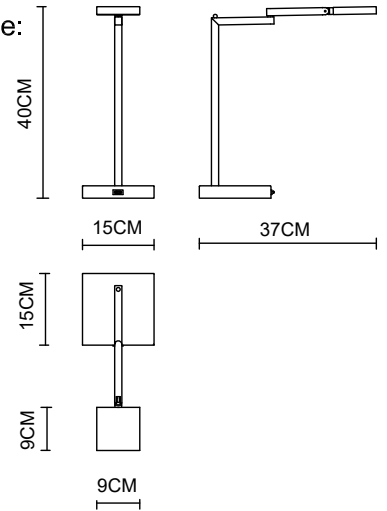

Specification Sheet

Picture:

Name: ----- Solo Square
Swing Table Lamp

Code: ----- 4257

Finish: ----- Polished

Main Material: -- Stainless steel

Shade Material: -- Stainless steel

Product size:

Lamp Source: LED

Wattage:  1x3W

Input Voltage: 220~240 V

Lumen: 160 lm

Switch: Rocker Switch

CRI80 3000K Driver incl.

Plug: EU

Specification:

IP20

Inner Box:

Gross Weight: KGS

435*225*235(mm) 1pc

Net Weight: KGS

Outer Carton:

695*450*500(mm) 6pcs

Installation Instruction: