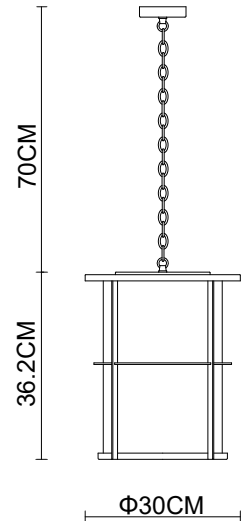

# Specification Sheet

Picture:

Product size:

Name: ----- Gazebo Round Big Pendant  
Code: ----- 3902  
Finish: ----- Textured Black  
Main Material: --- Stainless steel  
Shade Material: -- Clear PVC

Lamp Source: E27

Wattage: MAX 40W

Input Voltage: 220~240 V

Lumen:

Switch: Na

CRI:

Plug: Na

Color Temperature:

Energy Efficiency Class:

Specification:

Inner Box:

Gross Weight: KGS

370\*370\*540(mm) 1pc

Net Weight: KGS

Outer Carton:

760\*760\*570(mm) 4pcs

Cable Length / Terminal Block: