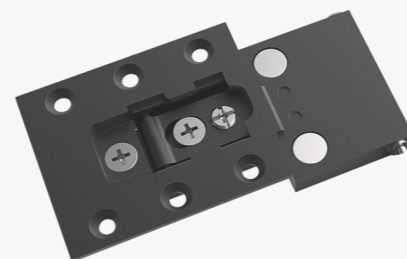

## Z1 Soft Close Pivot Hinge

Concealed | A Door To The Top | 270° Opening Angle | Colourful Collocation

### Product Information

Soft Close Pivot Hinge
Open Angle: 270°
Door Thickness: 35mm
The Largest cover: 17mm
Depth Adjustment: -3.0mm/+3.0mm
Up-down Adjustment: -2.5mm/+2.5mm
Zinc-alloy Material: Spray Coating
Aluminum-alloy Material: Oxidation

### Fittings

Name	Size	Name	Size
damper	45x12x18.5mm	wood screw	M4x14/16mm
pivot	Φ3.9x136mm	M10 dowel	Φ10x12mm