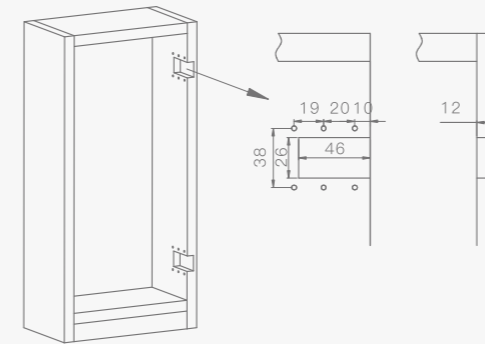

Installation

1, Drilling size of side panel