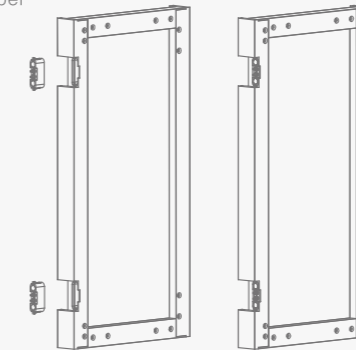

3, Installation of damper