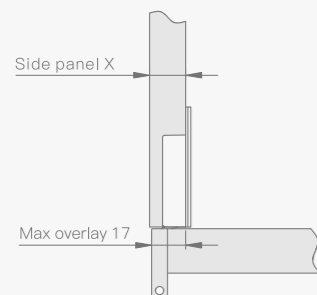

## Z1 Soft Close Pivot Hinge

Concealed | A Door To The Top | 270° Opening Angle | Colourful Collocation

### Product Information

Soft Close Pivot Hinge
Open Angle: 270°
Door Thickness: 35mm
The Largest cover: 17mm
Depth Adjustment: -3.0mm/+3.0mm
Up-down Adjustment: -2.5mm/+2.5mm
Zinc-alloy Material: Spray Coating
Aluminum-alloy Material: Oxidation

### Fittings

Name	Size	Name	Size
damper	45x12x18.5mm	wood screw	M4x14/16mm
pivot	Φ3.9x136mm	M10 dowel	Φ10x12mm