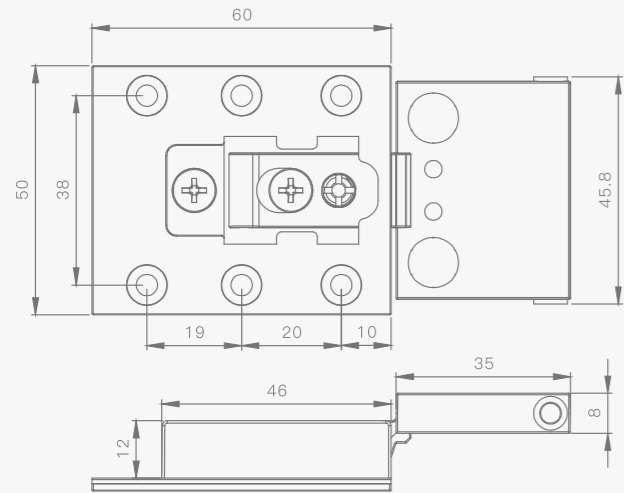

### Soft Close Pivot Hinge

Concealed | A Door To The Top | 270° Opening Angle | Colourful Collocation

## Z1 Soft Close Pivot Hinge

Concealed | A Door To The Top | 270° Opening Angle | Colourful Collocation

### Product Information

Soft Close Pivot Hinge
Open Angle: 270°
Door Thickness: 35mm
The Largest cover: 17mm
Depth Adjustment: -3.0mm/+3.0mm
Up-down Adjustment: -2.5mm/+2.5mm
Zinc-alloy Material: Spray Coating
Aluminum-alloy Material: Oxidation

### Fittings

Name	Size	Name	Size
damper	45x12x18.5mm	wood screw	M4x14/16mm
pivot	Φ3.9x136mm	M10 dowel	Φ10x12mm