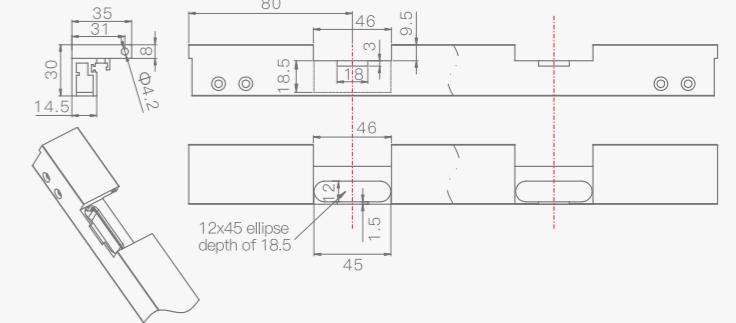

2, Drilling size of aluminum profile