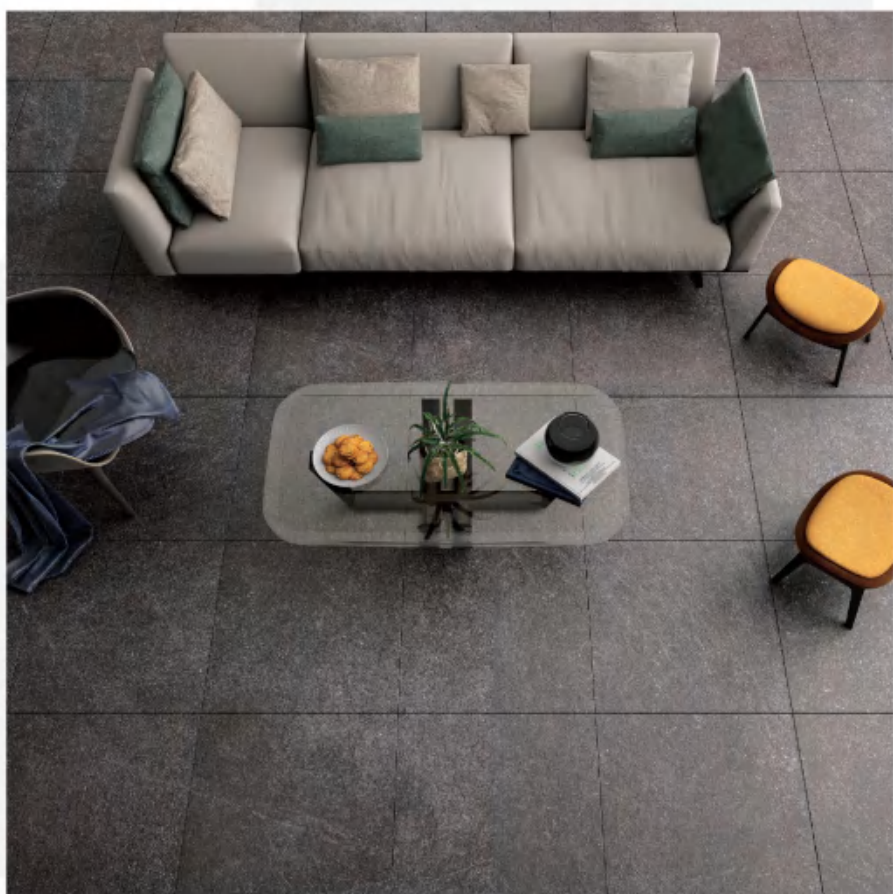

RESIDENTIAL APPLICATION

TRANI **COAL**

Give a drab space with a new sense of life with a pop of dusky Coal. Round out your living room oasis with a touch of modern and pop sensibility paired with vintage pieces - it winds up all making sense.