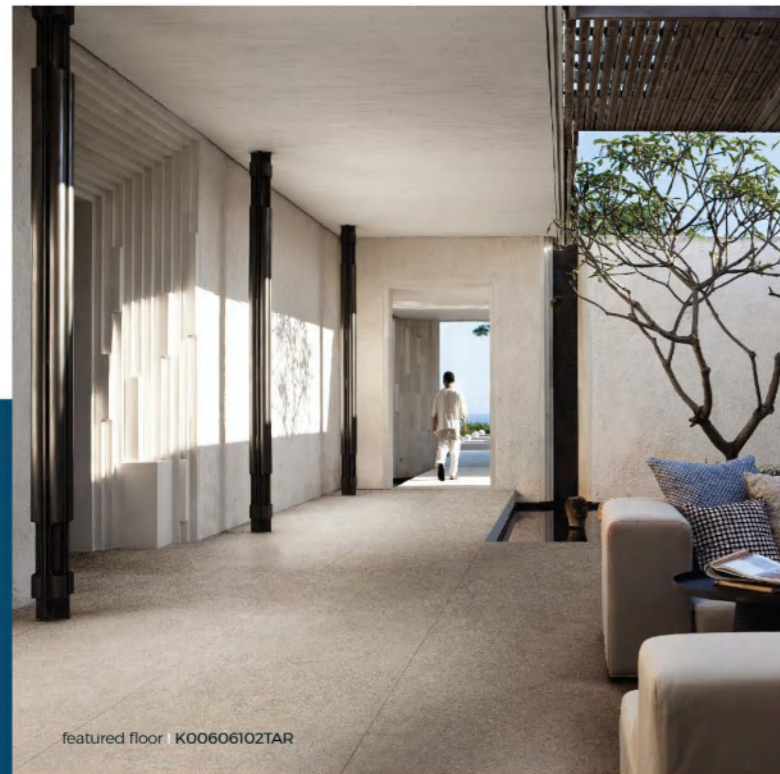

featured wall cladding | K01266102TAR

featured wall | MOSAICO 05

featured screen block | MIRROR

featured wall | K01266104TAR

SPA WELLNESS APPLICATION

Rejuvenation with our luxurious DULCET series, thoughtfully designed for SPA WELLNESS CENTER application, drawing inspiration from the serene visuals of a sandy beach. Immerse yourself in a blissful oasis of coastal charm and elegance as each carefully crafted piece from this series embodies the soothing textures and earthy tones of the shoreline. Elevate your spa wellness center with the timeless allure of the beach, creating an ambiance of serenity and relaxation for your guests. Whether it's a serene massage room, a tranquil meditation area, or a rejuvenating steam bath, the DULCET series effortlessly blends contemporary aesthetics with coastal aesthetics, offering a sensory journey that nourishes the body and soul. Embrace the coastal grace and sophistication of our DULCET series, where the beauty of the beach meets the world of spa wellness, delivering an unforgettable experience of well-being and harmony for your guests.