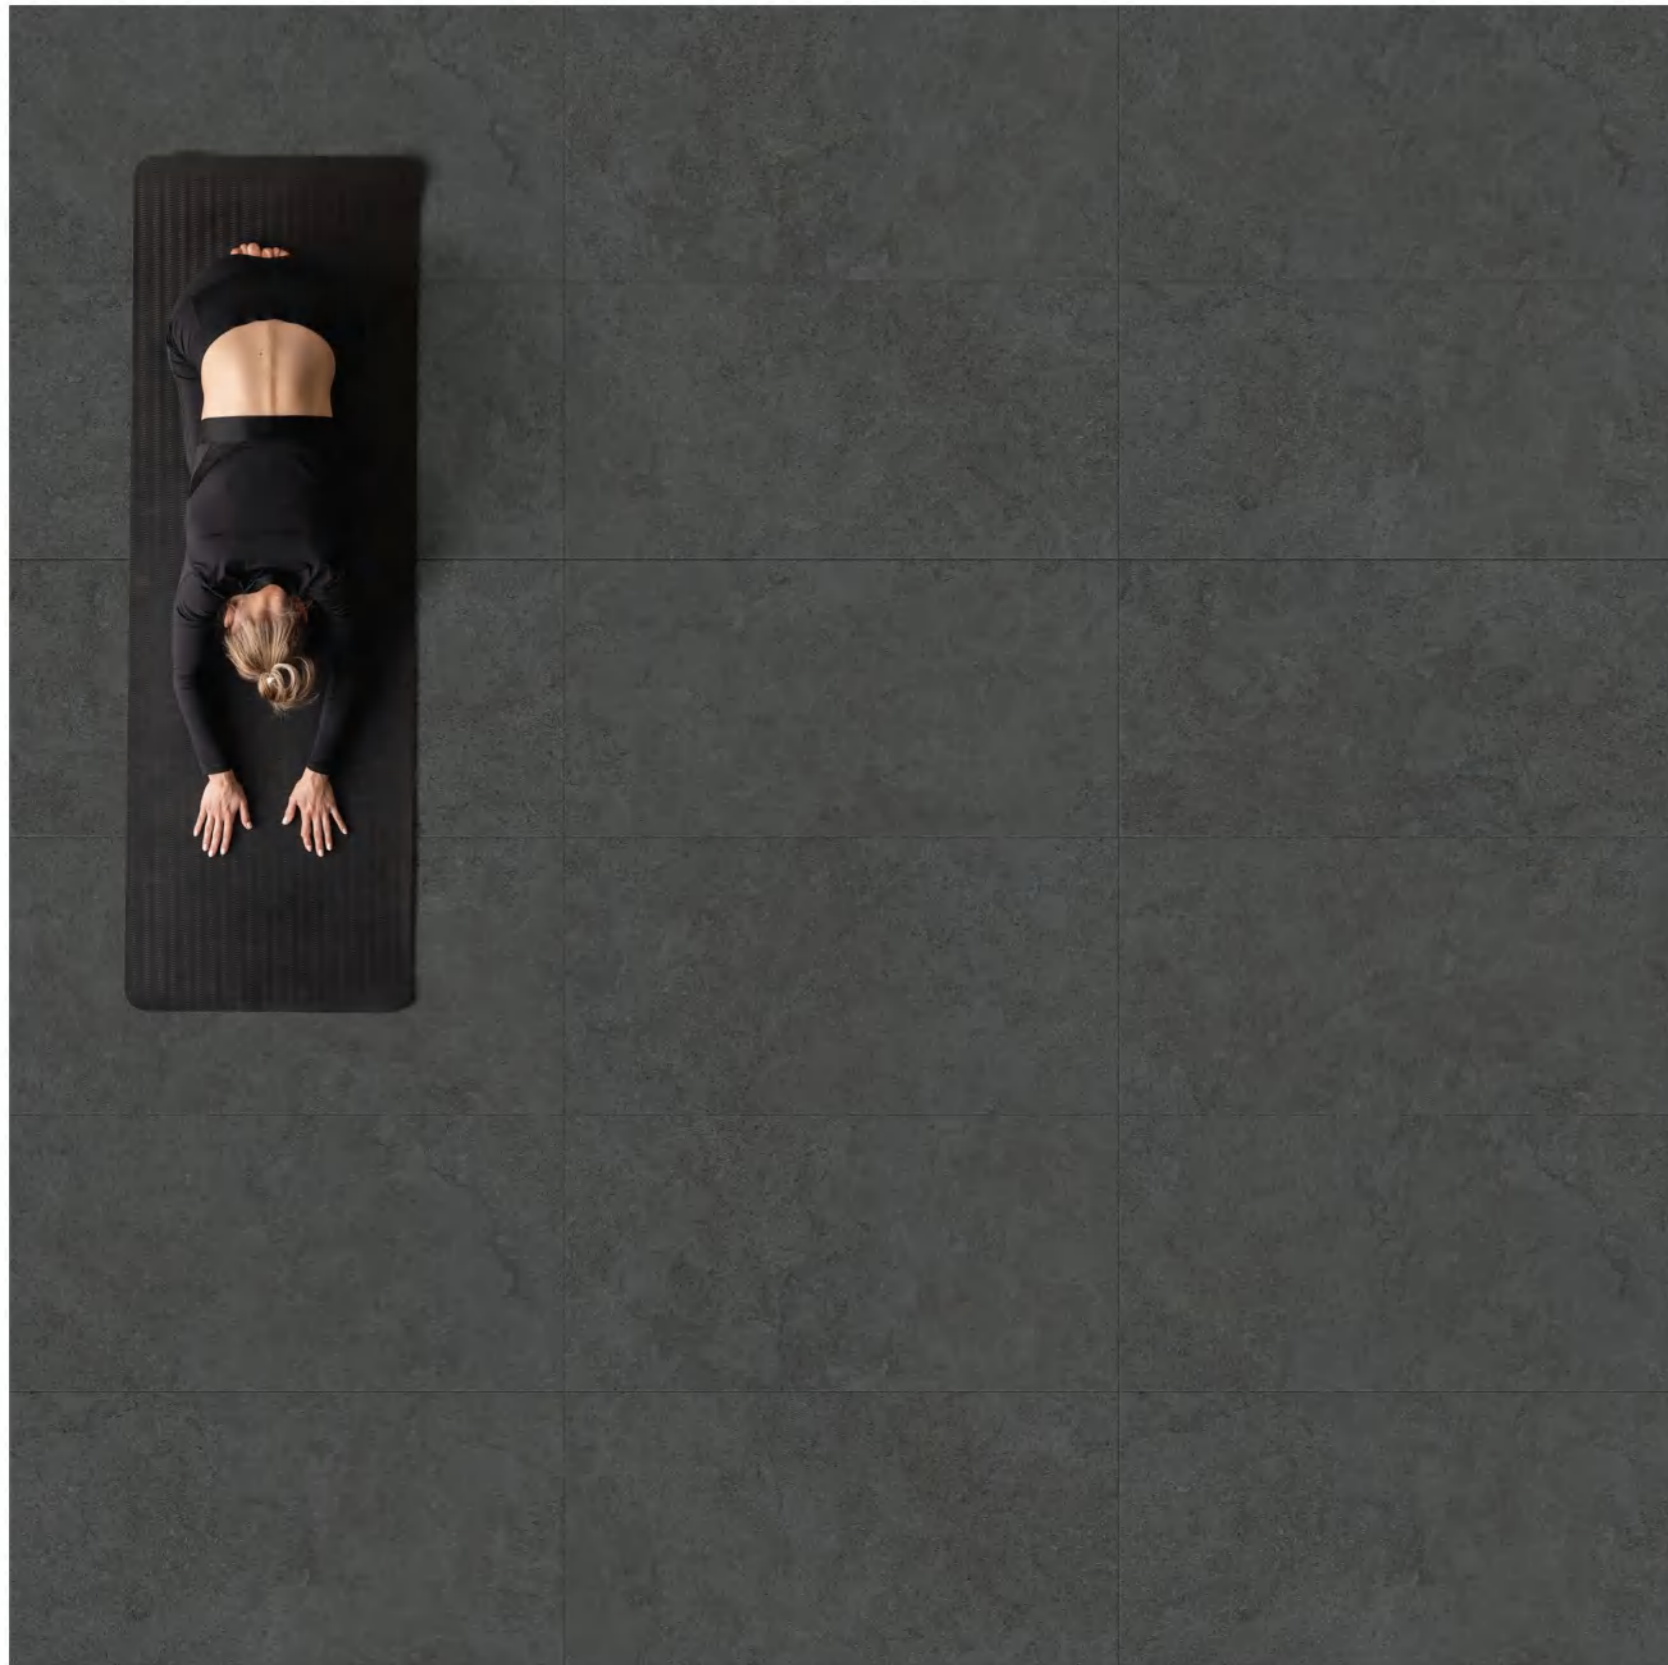

K01266104TAR

- matte surface
- 8 random faces
- speckled body
- R10

60 X 120 $\frac{1}{2}$ 1 cm

K00606104TAR

- matte surface
- 16 random faces
- speckled body
- R10

60 X 60 $\frac{1}{2}$ 1 cm

DULCET COAL

Indulge in the enchanting allure of DULCET COAL, dark grey tone porcelain tiles that redefine contemporary sophistication. Inspired by the deep, velvety shades of coal, these tiles evoke a sense of urban chic and modern elegance. With their alluring dark hues, DULCET COAL sets the stage for a captivating design canvas, inviting you to create stunning interiors that leave a lasting impression.