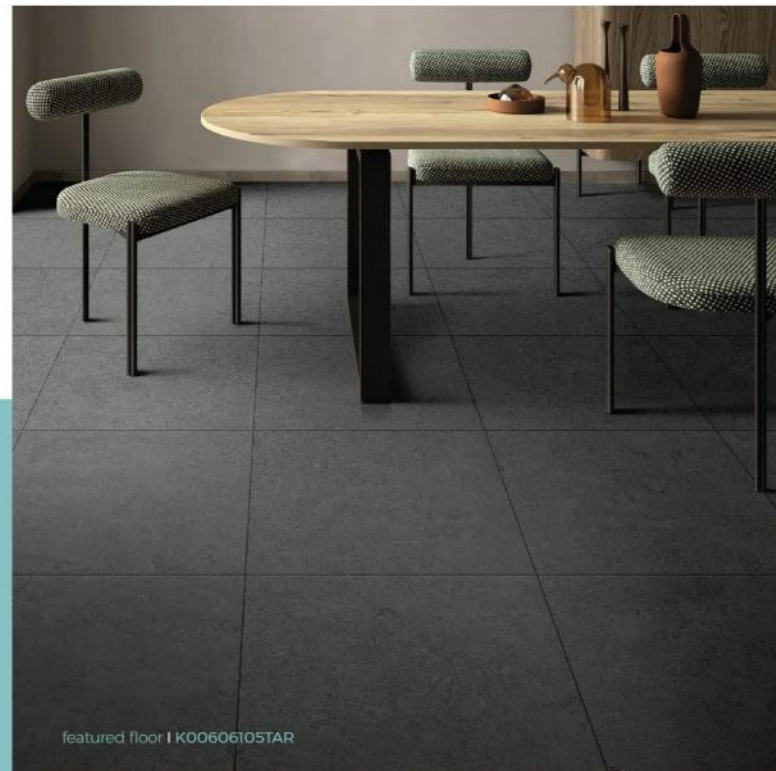

featured floor | K01266101TAR

featured floor | K01266104TAR

DINING ROOM APPLICATION

Embrace the serene charm of the shoreline within the comfort of your dining space, as each piece reflects the natural beauty and tranquility of coastal landscapes. With meticulous craftsmanship, this series captures the essence of sandy textures and earthy hues, elevating your dining experience to a whole new level of elegance. Whether it's a casual family meal or an intimate dinner with friends, immerse yourself in the coastal ambiance and relish the joy of dining amidst the timeless allure of our DULCET series.