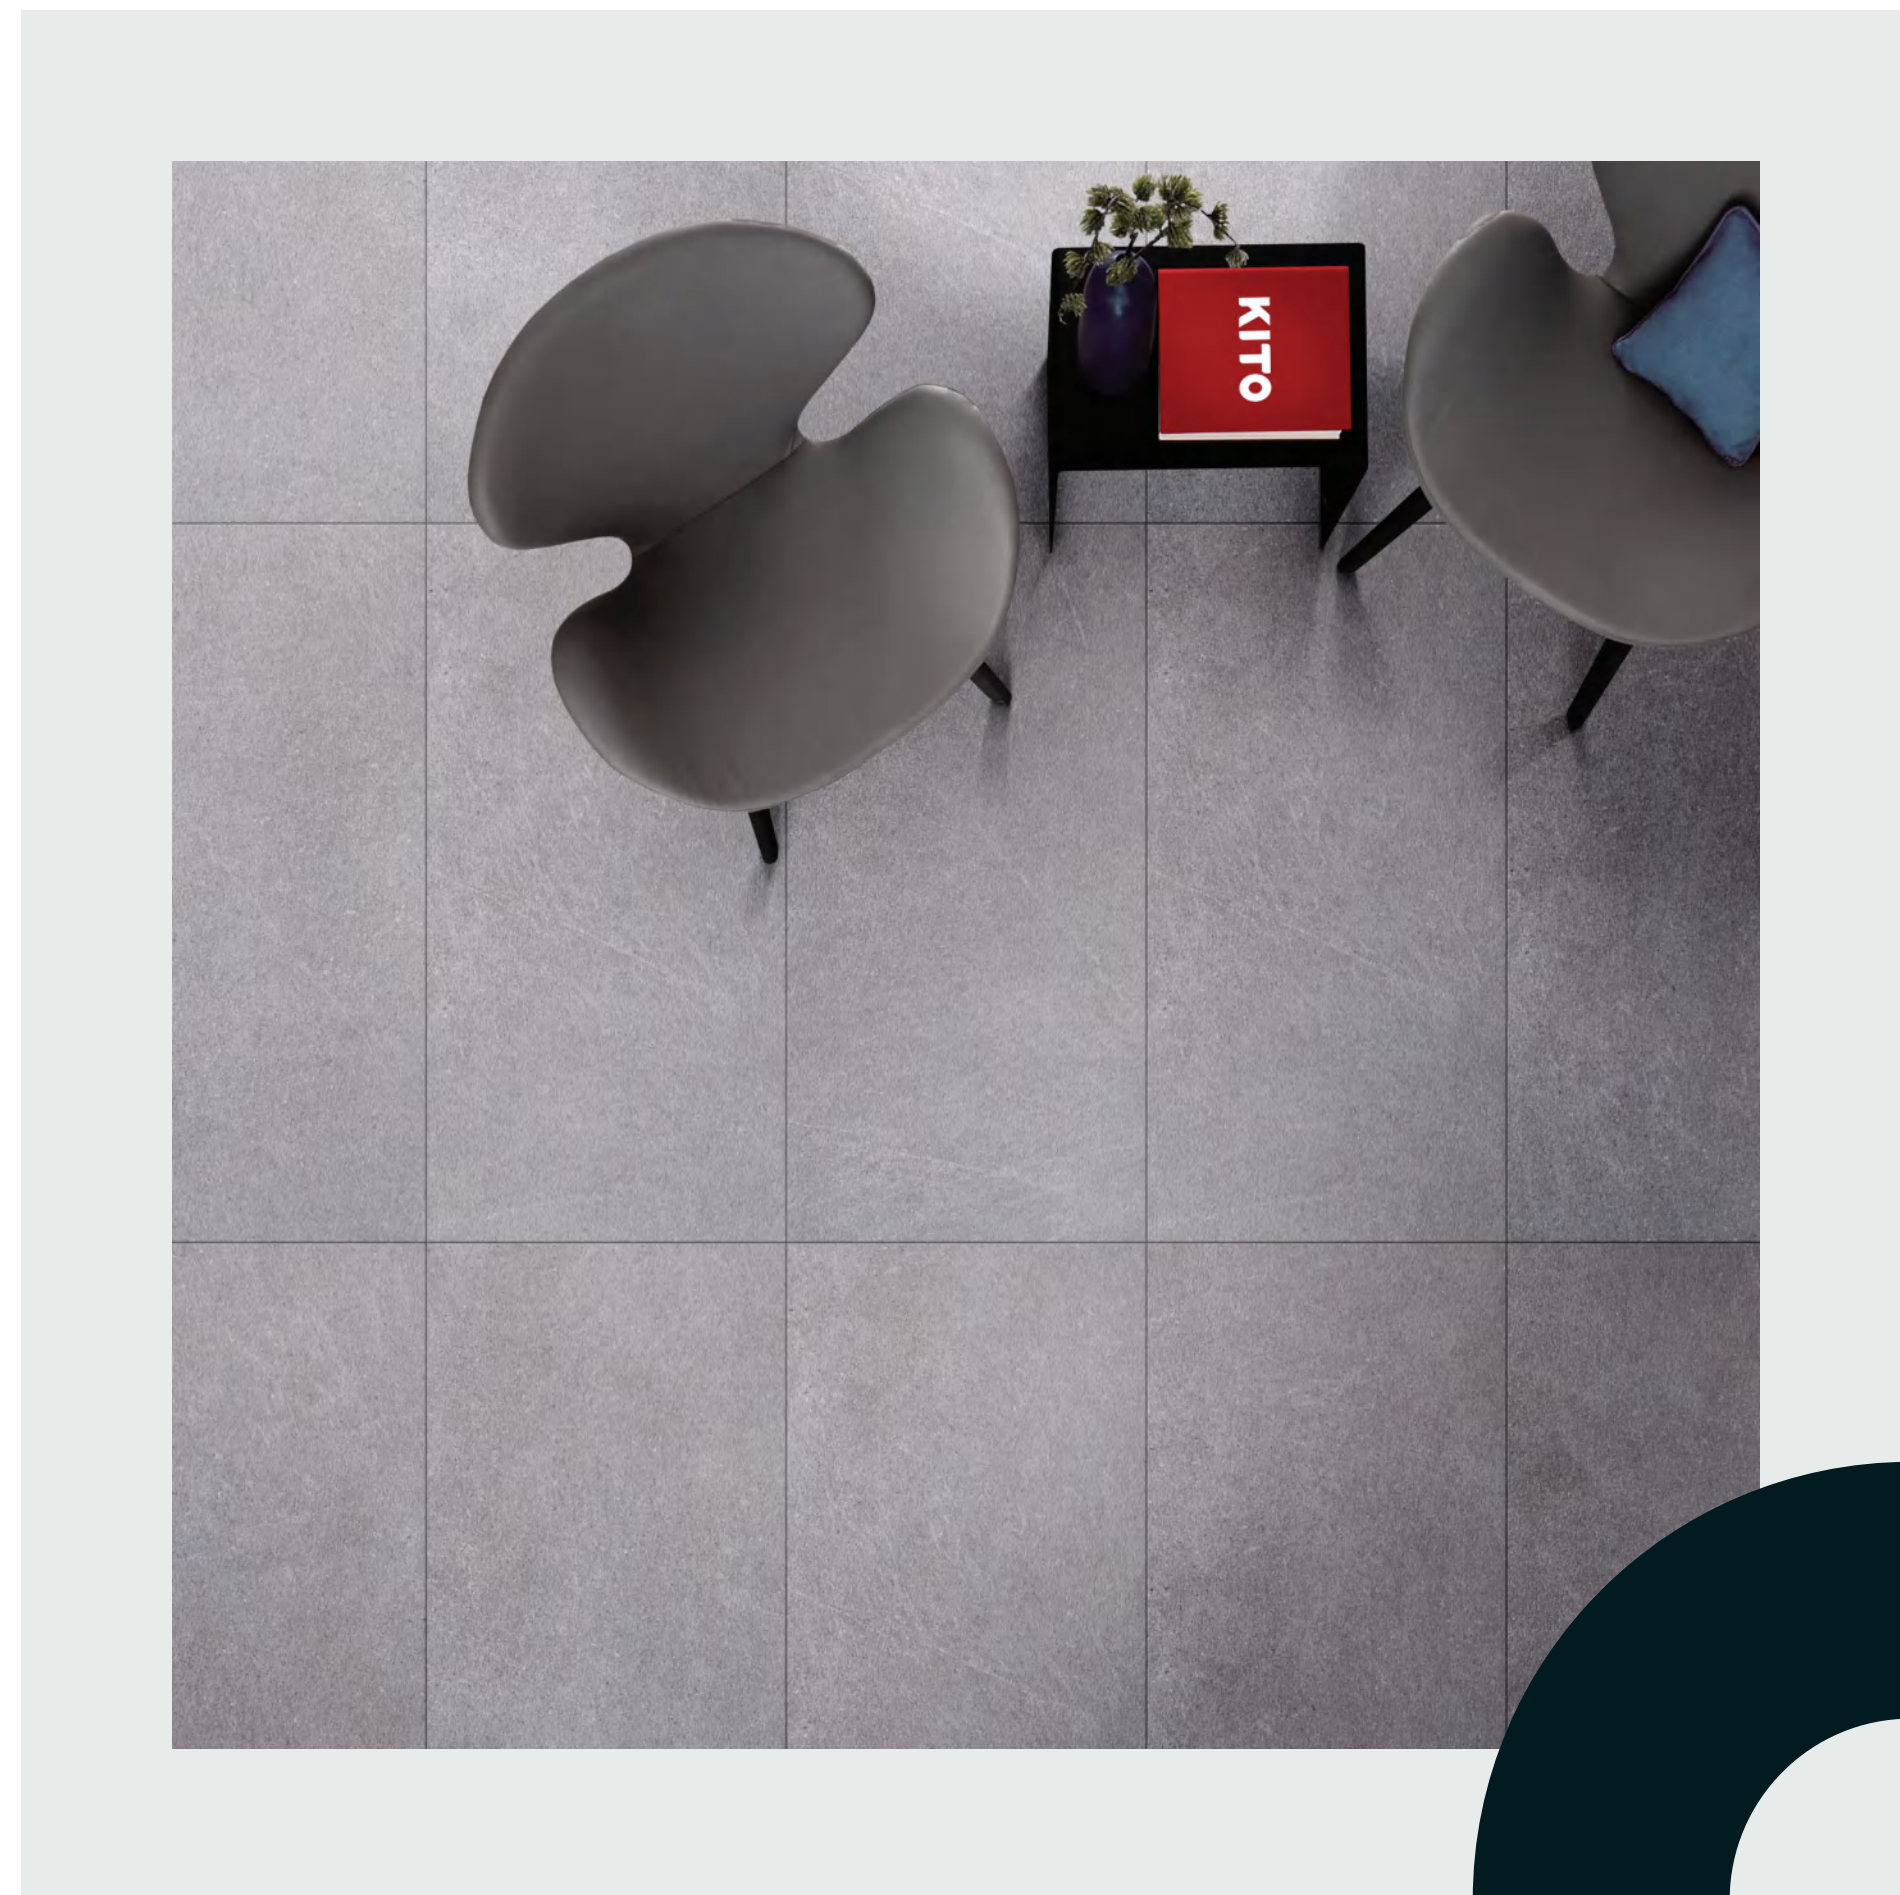

LIVING ROOM APPLICATION

TRANI CINDER

With just the right amount of grey, Cinder's aesthetic appeal lies in its ability to turn any dull space into arresting interior space.

TRANI TAUPE

Taupe's neutral shade offers the ability to evoke a different feel for a spectrum of different undertones - warmer with hints of red or cooler with hints of blue - making it extremely versatile and timelessly popular.