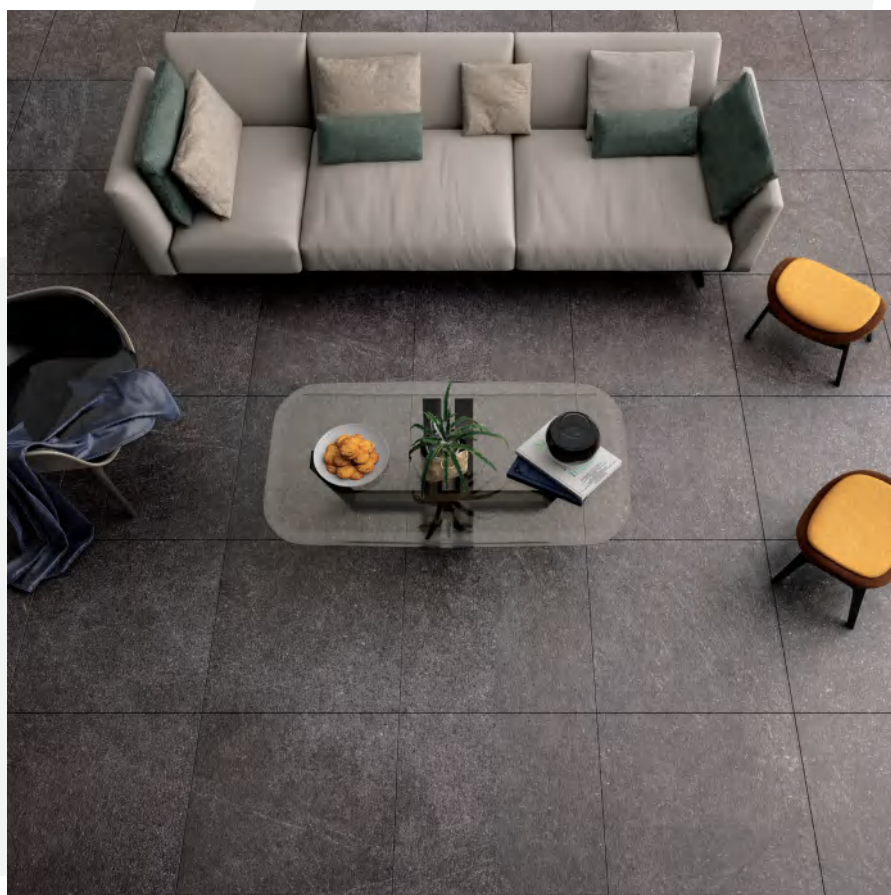

MOSAICO 02
surface o matte
format o 300.5 X 303.5mm

MOSAICO 03
surface o matte
format o 293.3 X 294mm

RESIDENTIAL APPLICATION

TRANI COAL

Give a drab space with a new sense of life with a pop of dusky Coal. Round out your living room oasis with a touch of modern and pop sensibility paired with vintage pieces - it winds up all making sense.