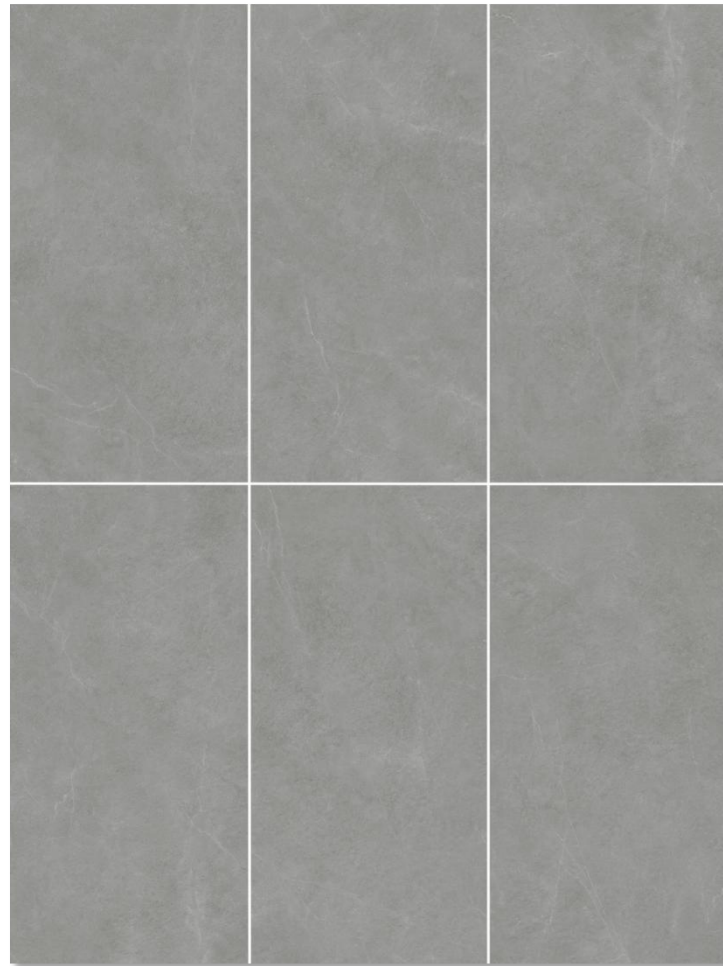

NEW PRODUCT LOOK BOOK

S I L K S E R I E S

**SILK
WHITE**

**NEW
PRODUCT**

K01578787DAM
Size: 1500x750x10
Patterns: 6
Surface: velvet

**SILK
CREAM**

**NEW
PRODUCT**

K01578784DAM
Size: 1500x750x10
Patterns: 6
Surface: velvet

**SILK
CINDER**

**NEW
PRODUCT**

K01578786DAM
Size: 1500x750x10
Patterns: 4
Surface: velvet

Hot Sale

**SILK
CREAM**

K01578784DAM
Size: 1500x700x10mm
Surface: velvet
PEI: 4
Mohs hardness: 7
Antislip: R10

 4 Patterns

**SILK
ASH**

K01578785DAM
Size: 1500x700x10mm
Surface: velvet
PEI: 4
Mohs hardness: 7
Antislip: R10

 6 Patterns

close up

**SILK
WHITE**

K01578787DAM  4 Patterns
Size: 1500x700x10mm
Surface: velvet
PEI: 4
Mohs hardness: 7
Antislip: R10

**SILK
MARONE**

K01578788DAM  4 Patterns
Size: 1500x700x10mm
Surface: velvet
PEI: 4
Mohs hardness: 7
Antislip: R10

**SILK
CINDER**

K01578786DAM  6 Patterns
Size: 1500x700x10mm
Surface: velvet
PEI: 4
Mohs hardness: 7
Antislip: R10