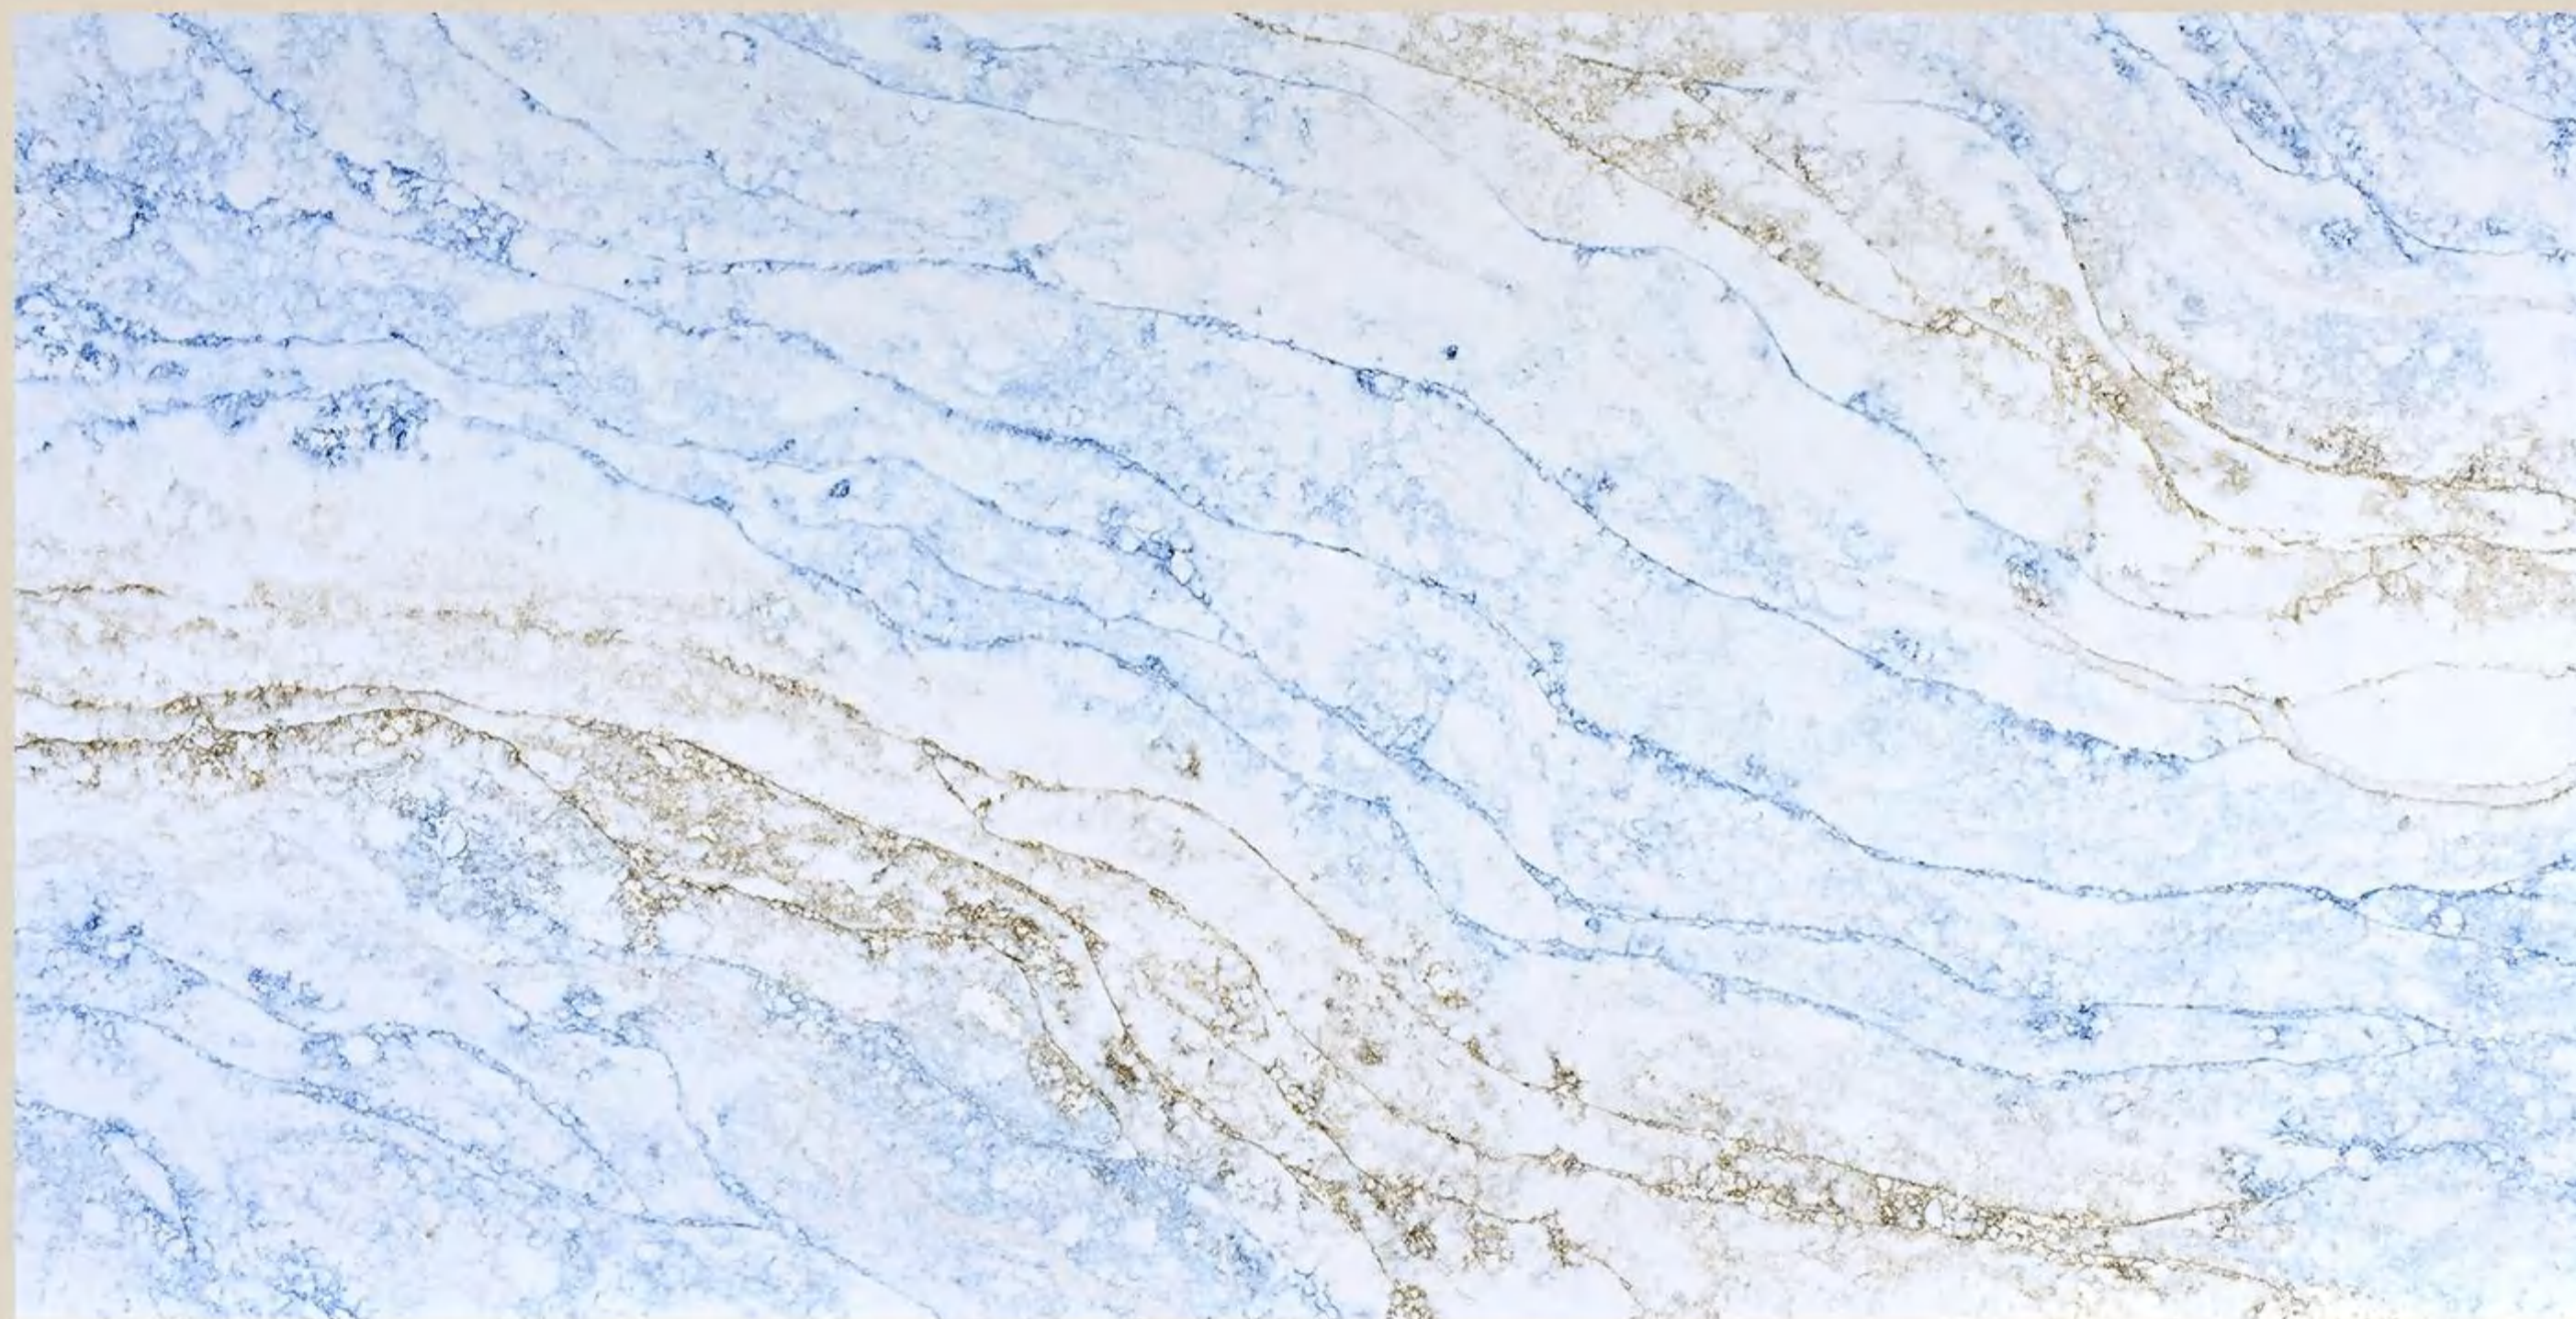

6030 LAZADA

127"×64"
3226×1626mm

143×80"
3632×2032mm

thickness:20mm 30mm
book matching: yes