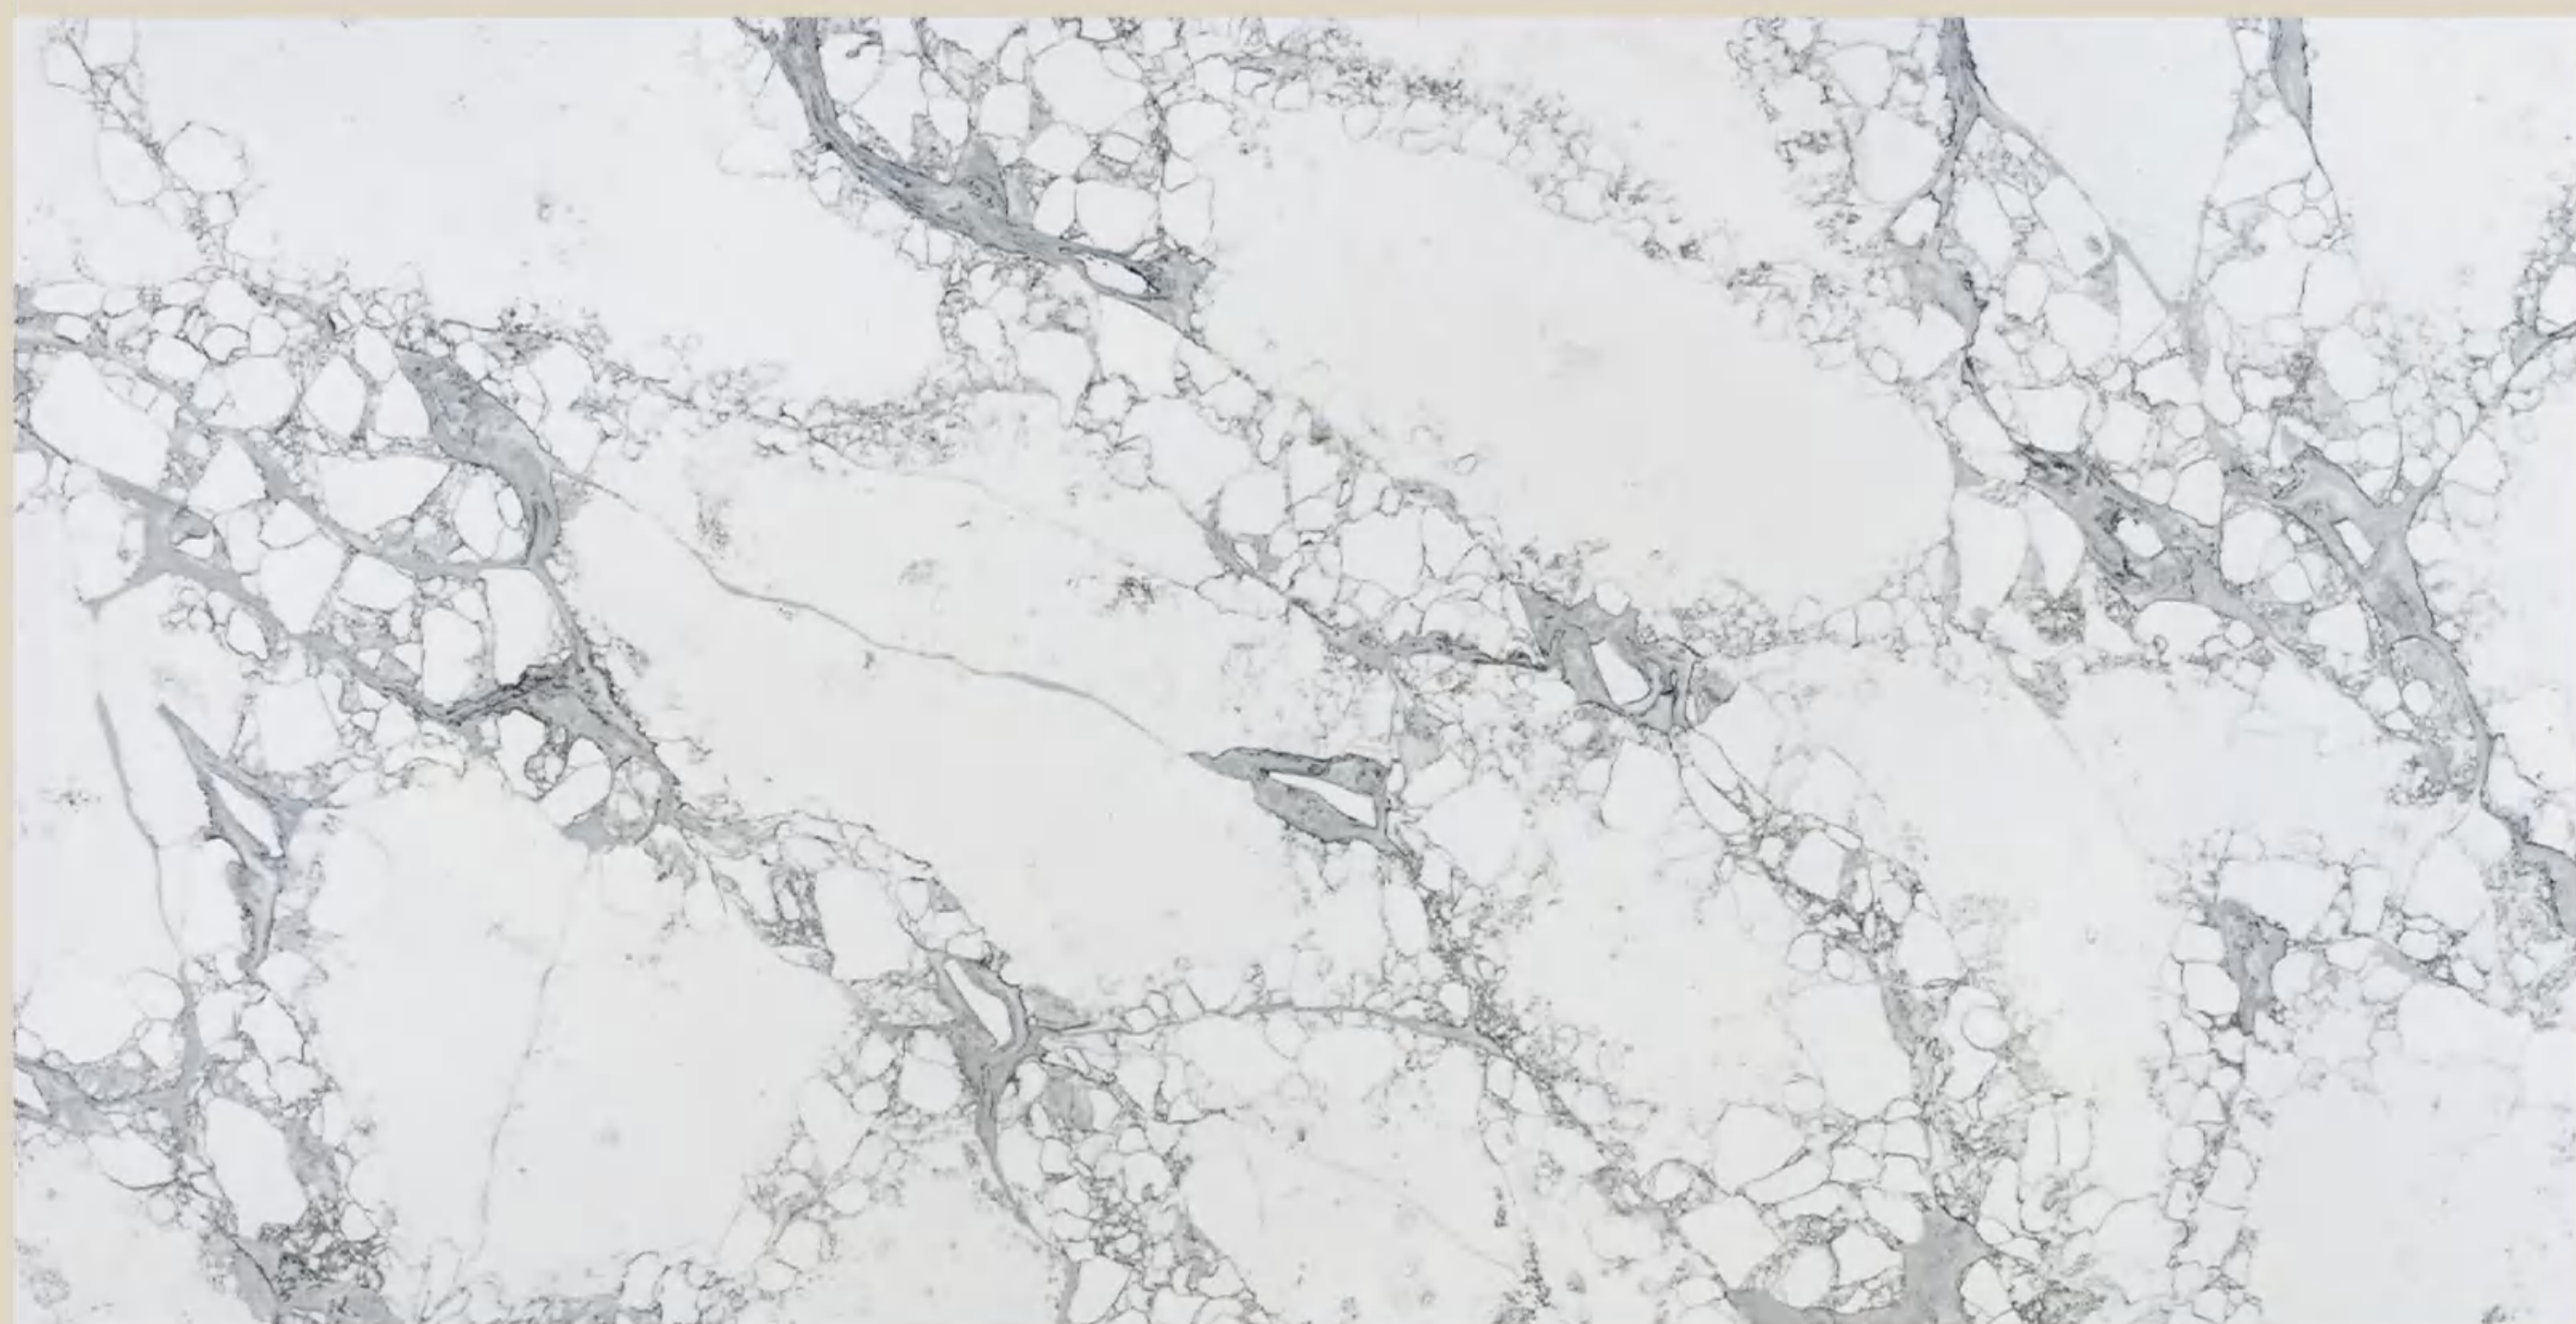

thickness:20mm 30mm
book matching: yes

GOLDTOP QUARTZ SURFACE

5119 STATUARY VENICE

127"×64"
3226x1626mm

143x80"
3632x2032mm

thickness:20mm 30mm
book matching: yes

GOLDTOP QUARTZ SURFACE

6022 CONCRETE ONYX