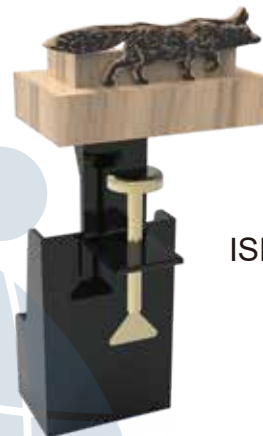

ISMH 075

ISMH 079

ISMH 086

ISMH 078

ISMH 085

www.ideal-sign.com

www.ideal-sign.com

Bar Top Opener with Unique Top Display

While functioning as a beer bottle opener mounted at a bar table, the flexible top display section with different shape meets your various requirements.

酒吧台面开瓶器

适用于各类餐厅，酒吧。

固定在吧台边缘，在实现开瓶功能的同时

顶部不同的展示造型可满足品牌宣传的各种广告需求。