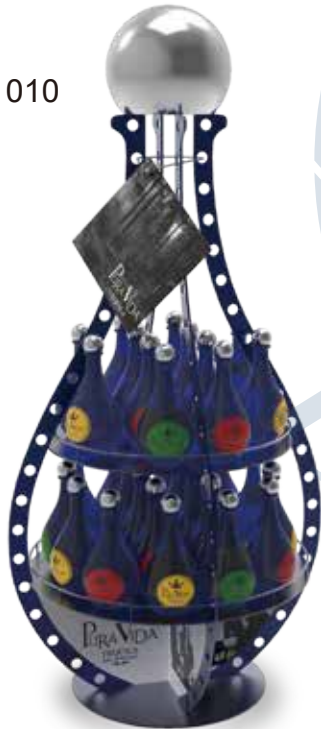

Size can be customized

瓶形金属酒架
用于商场超市的酒瓶展架，
做成品牌独有的酒瓶形状来吸引人们的注意。
尺寸可定制

ISWR 099

ISMR 010

ISMR 001

Metal Tower Shape Wine Rack

The Eiffel Tower and Christmas tree shaped bottle display is a unique way to display your bottles. Large capacity and it will undoubtedly add great value to the brand.