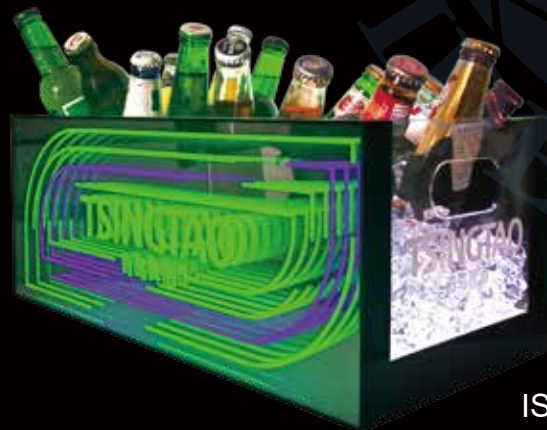

发光冰桶

设计独特的发光冰桶往往可以在黑暗环境中抓住人们的眼球，从而提高品牌知名度。

尺寸可定制

ISIB 031

ISIB 067

ISIB 095

ISIB 061

Huge Capacity Illuminated Ice Bucket

Regular shaped with quite huge capacity, over 10 bottles of beer can be hold inside. Perfect for chilling liquor and beer.

Size can be customized

大容量发光冰桶
形状规整，超大容量，可容纳10多瓶啤酒。
适合用于各类饮料，啤酒，白酒和洋酒。
尺寸可定制

www.ideal-sign.com