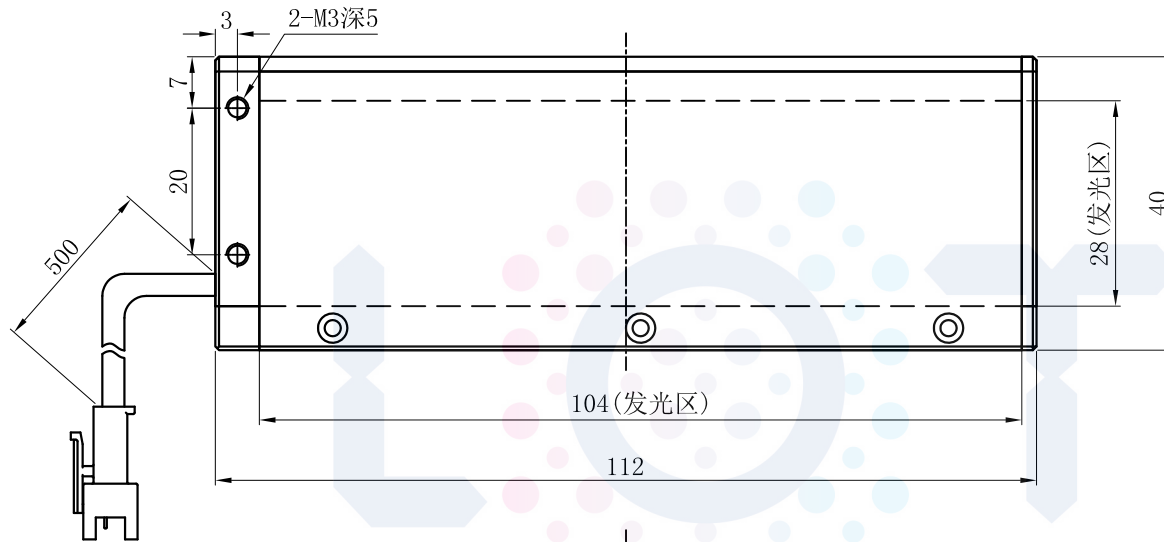

LTS-DFT11260

产品型号	LTS-DFT11260
LED发光色	W(白)
输入电压	DC 24V(max)
消耗功率	/
电缆极性	1:+、2:NC、3:-

Copyright 2011~2014 LOTS. All rights reserved. Reproduction or photocopy without permission is prohibited.