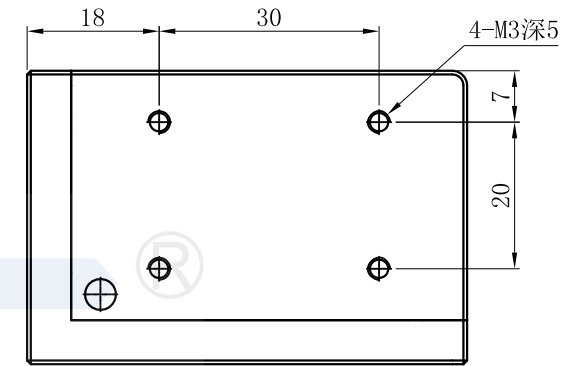

LTS-DFT11260

产品型号	LTS-DFT11260
LED发光色	W(白)
输入电压	DC 24V(max)
消耗功率	/
电缆极性	1:+、2:NC、3:-

Copyright 2011~2014 LOTS. All rights reserved. Reproduction or photocopy without permission is prohibited.