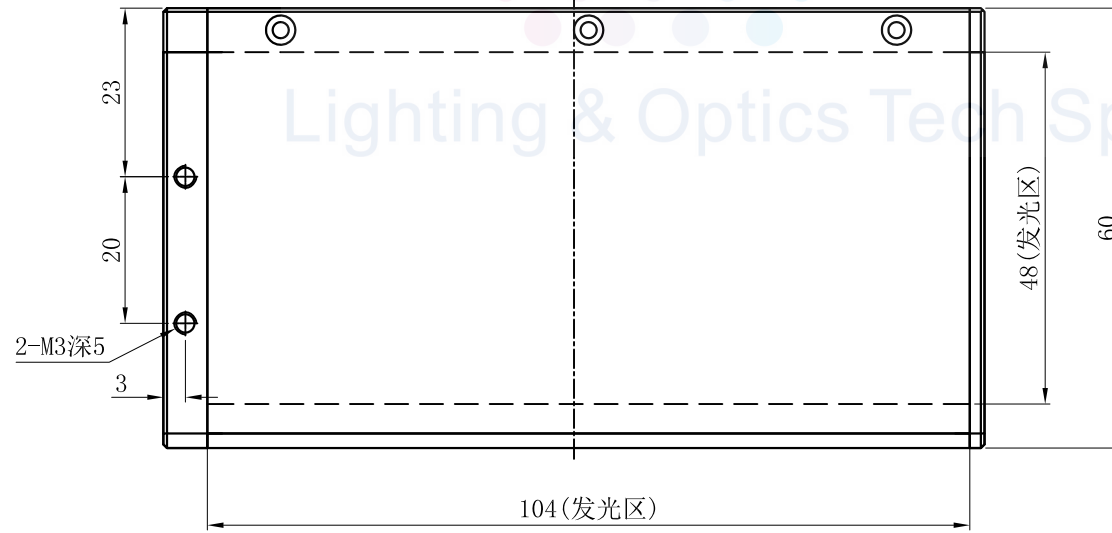

LTS-DFT11260

产品型号	LTS-DFT11260
LED发光色	W(白)
输入电压	DC 24V(max)
消耗功率	/
电缆极性	1:+、2:NC、3:-

Copyright 2011~2014 LOTS. All rights reserved. Reproduction or photocopy without permission is prohibited.