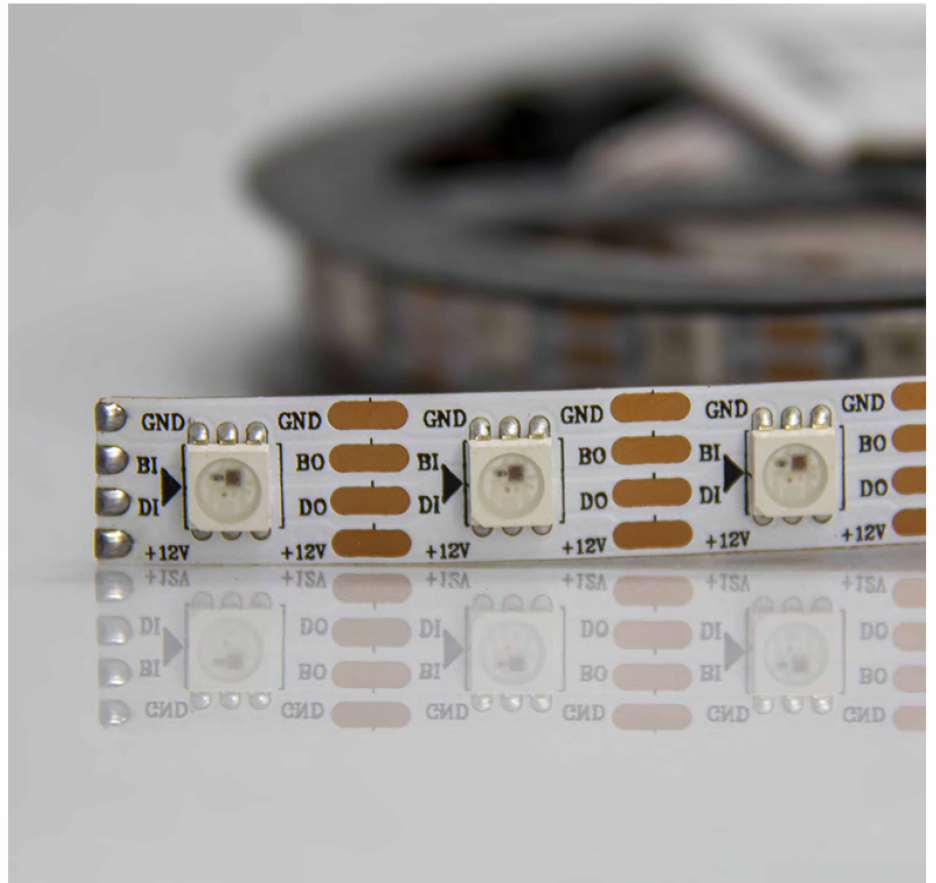

## FEATURES & BENEFITS

- DYNAMIC PIXEL RGB COLOR
- High Brightness Output
- The Light Strip Can Be Recessed Or Surface Mounted
- Installation For Indoor Home Decor

- High Quality, Rest Assured Service

- 3M double- tape
- Non-waterproof IP 20
- Easy to cut and install

# LED LIGHT STRIP

WJ-LLS-5050-RGB-D-2-12V

### Light Strip Specifications

|                 |                               |
|-----------------|-------------------------------|
| Model:          | WJ-LLS-5050-RGB-D-2-12V       |
| Color:          | Pixel RGB (4 wires)           |
| CRI:            | Ra>90                         |
| FPCB:           | 10mm white                    |
| Cutting:        | one by one LED pixel (1.65cm) |
| LED Type & QTY: | SMD5050 60 pcs 60 pixels/m    |
| Power:          | 16W/M                         |
| Packing:        | 5m per reel                   |
| Voltage:        | 12V                           |
| IC:             | WS2815 (IC in each LED)       |

## ■ DESCRIPTION

An LED strip light is a flexible circuit board that is populated with LEDs that you can stick almost anywhere you want to add powerful lighting in a variety of colors and brightnesses. LED strip lights are flexible and can be bent vertically up to 90 degrees. There are 5 great spots for LED strip lights around your home: 1. Under cabinets 2. Along toe kicks 3. Under shelves 4. Under the bed 5. Behind computer and TV screens.