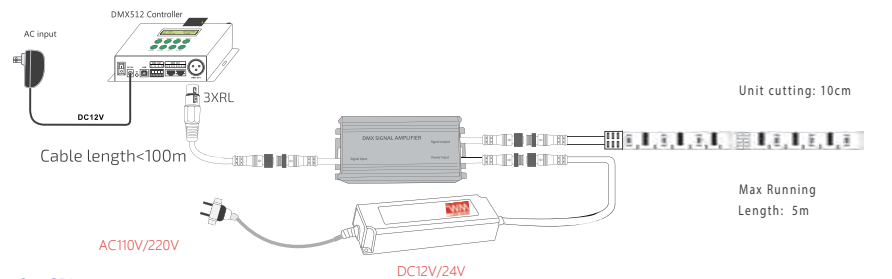

■ DESCRIPTION

An LED strip light is a flexible circuit board that is populated with LEDs that you can stick almost anywhere you want to add powerful lighting in a variety of colors and brightnesses. LED strip lights are flexible and can be bent vertically up to 90 degrees. There are 5 great spots for LED strip lights around your home: 1. Under cabinets 2. Along toe kicks 3. Under shelves 4. Under the bed 5. Behind computer and TV screens.

When it comes to stage lighting you can use LED light strips in different ways. You can use diffused LED light strips to backlight screens and podiums. Bright RGB and LED neon lights can be used to highlight key areas of the stage. Luminous LED light strips can be used for backdrop and spotlight lighting.

If you're looking for your next DIY project, search no more—enhance your space with mood lighting for an aesthetic upgrade that can also improve your mood, sleep, and productivity.

1- DMX