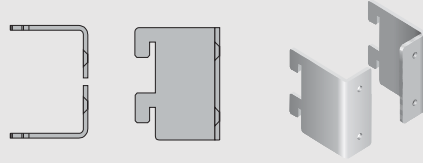

TECHNICAL INSTRUCTION

- Installation Tool:
1. M3 Inner Hexagon Spanner
 2. M5 Screw
 3. Electric drill
 4. One utility knife

**Invisible cabinet bracket
HYM-008L/R**

Kit Left and right drawers
suspension brackets

L508-H35.9

**Universal Shelf Brackets
L508-H35.9**

There is no difference between the brackets
Bracket For 18mm Or 25mm MDF
Apply to Install Glass Brackets Lamps
Material: Iron
Color: Powder coating

**Universal Shelf Brackets
L508-H25.9**