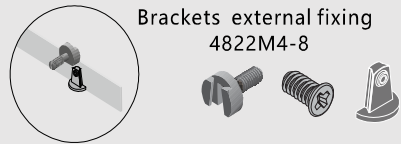

TECHNICAL INSTRUCTION

- Installation Tool:
1. M3 Inner Hexagon Spanner
 2. M5 Screw
 3. Electric drill
 4. One utility knife

**Invisible cabinet bracket
HYM-008L/R**

Kit Left and right drawers
suspension brackets

L508-H35.9

**Universal Shelf Brackets
L508-H35.9**

There is no difference between the brackets
Bracket For 18mm Or 25mm MDF
Apply to Install Glass Brackets Lamps
Material: Iron
Color: Powder coating

**Universal Shelf Brackets
L508-H25.9**

There is no difference between the brackets
Bracket For 18mm Or 25mm MDF
Material: Iron
Color: Powder coating

**Brackets external fixing
4822M4-8**

**Brackets central fixing
4822M4-12**

**Brackets for shoes rack
L50-H25.9**