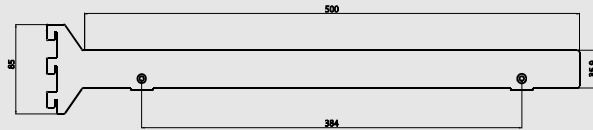

TECHNICAL INSTRUCTION

- Installation Tool:
1. M3 Inner Hexagon Spanner
 2. M5 Screw
 3. Electric drill
 4. One utility knife

**Invisible cabinet bracket
HYM-008L/R**

Kit Left and right drawers
suspension brackets

L508-H35.9

**Universal Shelf Brackets
L508-H35.9**

There is no difference between the brackets
Bracket For 18mm Or 25mm MDF
Apply to Install Glass Brackets Lamps
Material: Iron
Color: Powder coating

**Universal Shelf Brackets
L508-H25.9**

1pcs for one vertical profile

**Aluminum vertical profiles
W59003**

Length: 2.7 meter
Color: Mill finish

Glass Luminous Shelf / Система Стеновых Панелей

AC-1673 KG/M: 0.501	F-2377 KG/M: 0.481	F-2907 KG/M: 0.621	F-2897 KG/M: 0.531
F-2576 KG/M: 0.551	AC-1672 KG/M: 0.385	YK-069 KG/M: 0.401	YK-056 KG/M: 0.372
YF-2989 KG/M: 0.382	AC-1781 KG/M: 0.239	AC-1782 KG/M: 0.344	AC-2990 KG/M: 0.312
YF-2909 KG/M: 0.342	YK-061 KG/M: 0.236	AC-1885 KG/M: 0.1	AC-2048 KG/M: 0.288