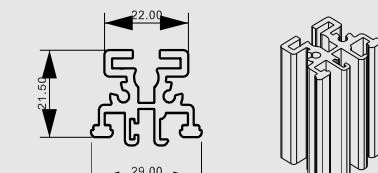

**Corner holder for wall fixing
HYM-001**

Corner holder for wall
fixing For 90 degree
Material: Iron

**Holder for wall fixing
HYM-001A**

3pcs for one vertical profiles
Material: Iron

**Adjusting Leg
HYM-003**

Kit of adjustable leg for corner
1pcs for one vertical profile

**Board Hook
HYM-005**

Board hook or PVC accessories for MDF
10pcs for one 2400mm vertical profile
16pcs for one 2700mm vertical profile

**Adjusting Leg Support plate
HYM-002**

1pcs for one vertical profile

**Aluminum vertical profiles
W59003**

Length: 2.7 meter
Color: Mill finish

Glass Luminous Shelf / Система Стеновых Панелей

AC-1673 KG/M: 0.501	F-2377 KG/M: 0.481	F-2907 KG/M: 0.621	F-2897 KG/M: 0.531
F-2576 KG/M: 0.551	AC-1672 KG/M: 0.385	YK-069 KG/M: 0.401	YK-056 KG/M: 0.372
YF-2989 KG/M: 0.382	AC-1781 KG/M: 0.239	AC-1782 KG/M: 0.344	AC-2990 KG/M: 0.312
YF-2909 KG/M: 0.342	YK-061 KG/M: 0.236	AC-1885 KG/M: 0.1	AC-2048 KG/M: 0.288