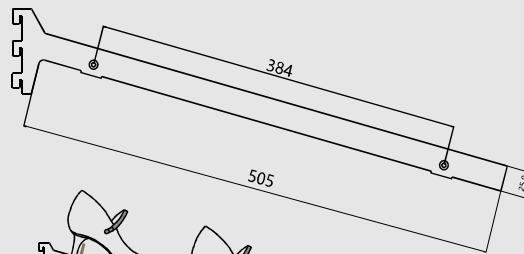

L508-H35.9

**Universal Shelf Brackets
L508-H35.9**

There is no difference between the brackets
Bracket For 18mm Or 25mm MDF
Apply to Install Glass Brackets Lamps
Material: Iron
Color: Powder coating

**Universal Shelf Brackets
L508-H25.9**

There is no difference between the brackets
Bracket For 18mm Or 25mm MDF
Material: Iron
Color: Powder coating

**Brackets external fixing
4822M4-8**

**Brackets central fixing
4822M4-12**

**Brackets for shoes rack
L50-H25.9**

There is no difference between the brackets
Bracket For 18mm Or 25mm MDF
Material: Iron
Color: Powder coating

Front profile with pin L: 3M

Aluminum base for clothes rail

Kit Right and Left holders
Finish: Black Anodized

1pcs for one vertical profile

**Aluminum vertical profiles
W59003**

Length: 2.7 meter
Color: Mill finish

Glass Luminous Shelf / Система Стеновых Панелей

AC-1673 KG/M: 0.501	F-2377 KG/M: 0.481	F-2907 KG/M: 0.621	F-2897 KG/M: 0.531
F-2576 KG/M: 0.551	AC-1672 KG/M: 0.385	YK-069 KG/M: 0.401	YK-056 KG/M: 0.372
YF-2989 KG/M: 0.382	AC-1781 KG/M: 0.239	AC-1782 KG/M: 0.344	AC-2990 KG/M: 0.312
YF-2909 KG/M: 0.342	YK-061 KG/M: 0.236	AC-1885 KG/M: 0.1	AC-2048 KG/M: 0.288