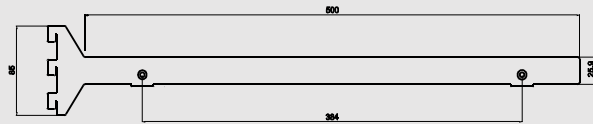

L508-H35.9

**Universal Shelf Brackets
L508-H35.9**

There is no difference between the brackets
Bracket For 18mm Or 25mm MDF
Apply to Install Glass Brackets Lamps
Material: Iron
Color: Powder coating

**Universal Shelf Brackets
L508-H25.9**

There is no difference between the brackets
Bracket For 18mm Or 25mm MDF
Material: Iron
Color: Powder coating

**Brackets external fixing
4822M4-8**

**Brackets central fixing
4822M4-12**

**Brackets for shoes rack
L50-H25.9**

1pcs for one vertical profile

**Aluminum vertical profiles
W59003**

Length: 2.7 meter
Color: Mill finish

Glass Luminous Shelf / Система Стеновых Панелей

AC-1673 KG/M: 0.501	F-2377 KG/M: 0.481	F-2907 KG/M: 0.621	F-2897 KG/M: 0.531
F-2576 KG/M: 0.551	AC-1672 KG/M: 0.385	YK-069 KG/M: 0.401	YK-056 KG/M: 0.372
YF-2989 KG/M: 0.382	AC-1781 KG/M: 0.239	AC-1782 KG/M: 0.344	AC-2990 KG/M: 0.312
YF-2909 KG/M: 0.342	YK-061 KG/M: 0.236	AC-1885 KG/M: 0.1	AC-2048 KG/M: 0.288