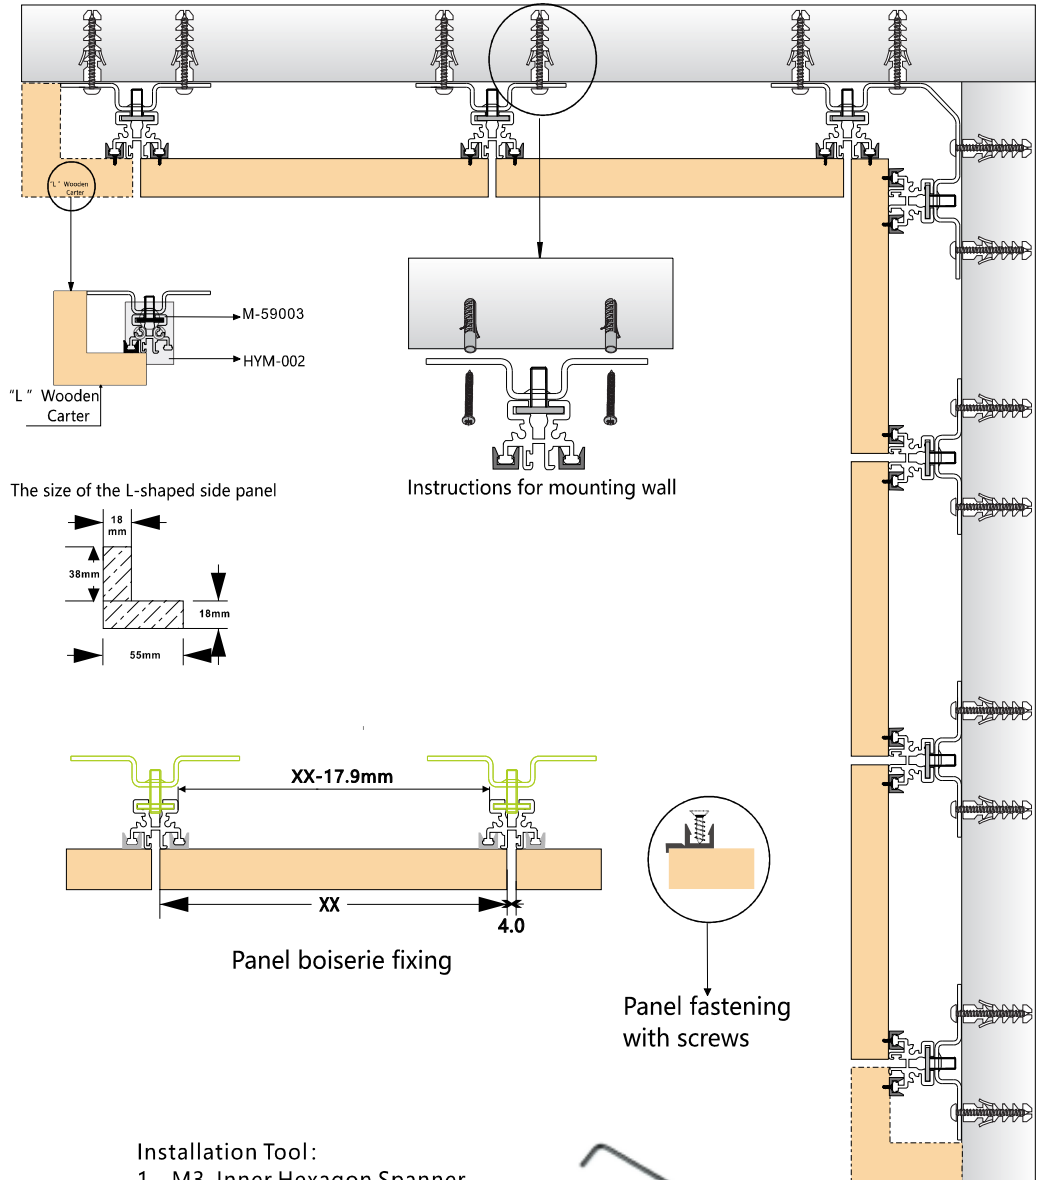

TECHNICAL INSTRUCTION

- Installation Tool:
1. M3 Inner Hexagon Spanner
 2. M5 Screw
 3. Electric drill
 4. One utility knife

**Invisible cabinet bracket
HYM-008L/R**

Kit Left and right drawers
suspension brackets

L508-H35.9

**Universal Shelf Brackets
L508-H35.9**

There is no difference between the brackets
Bracket For 18mm Or 25mm MDF
Apply to Install Glass Brackets Lamps
Material: Iron
Color: Powder coating

**Universal Shelf Brackets
L508-H25.9**

**Corner holder for wall fixing
HYM-001**

Corner holder for wall
fixing For 90 degree
Material: Iron

**Holder for wall fixing
HYM-001A**

3pcs for one vertical profiles
Material: Iron

**Adjusting Leg
HYM-003**