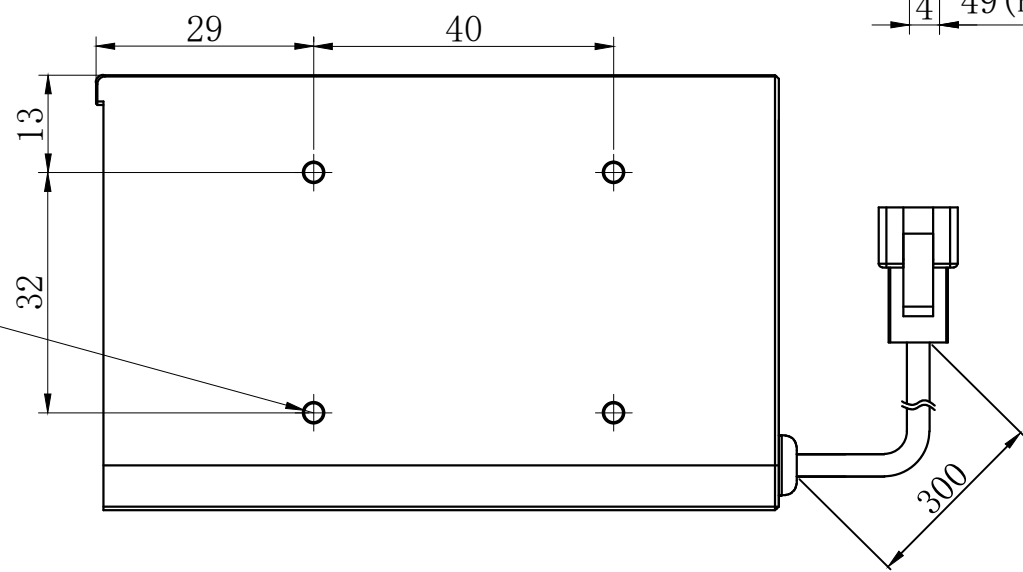

4-M3∇4 (For installation)

8-M3∇4 (For installation, same for opposite side)

Product Installation Dimensions					Design	成忠波		2017.06.19		wordop® 沃德普	
Input Voltage	Power				Approve						
	R	W/G/B	IR	UV	Weight	View Direction	Ratio	Unit	Name	90° Turning Coaxial Lights	
24V	5.5W	5.5W			310g		1:1	mm	Model	COA-50	