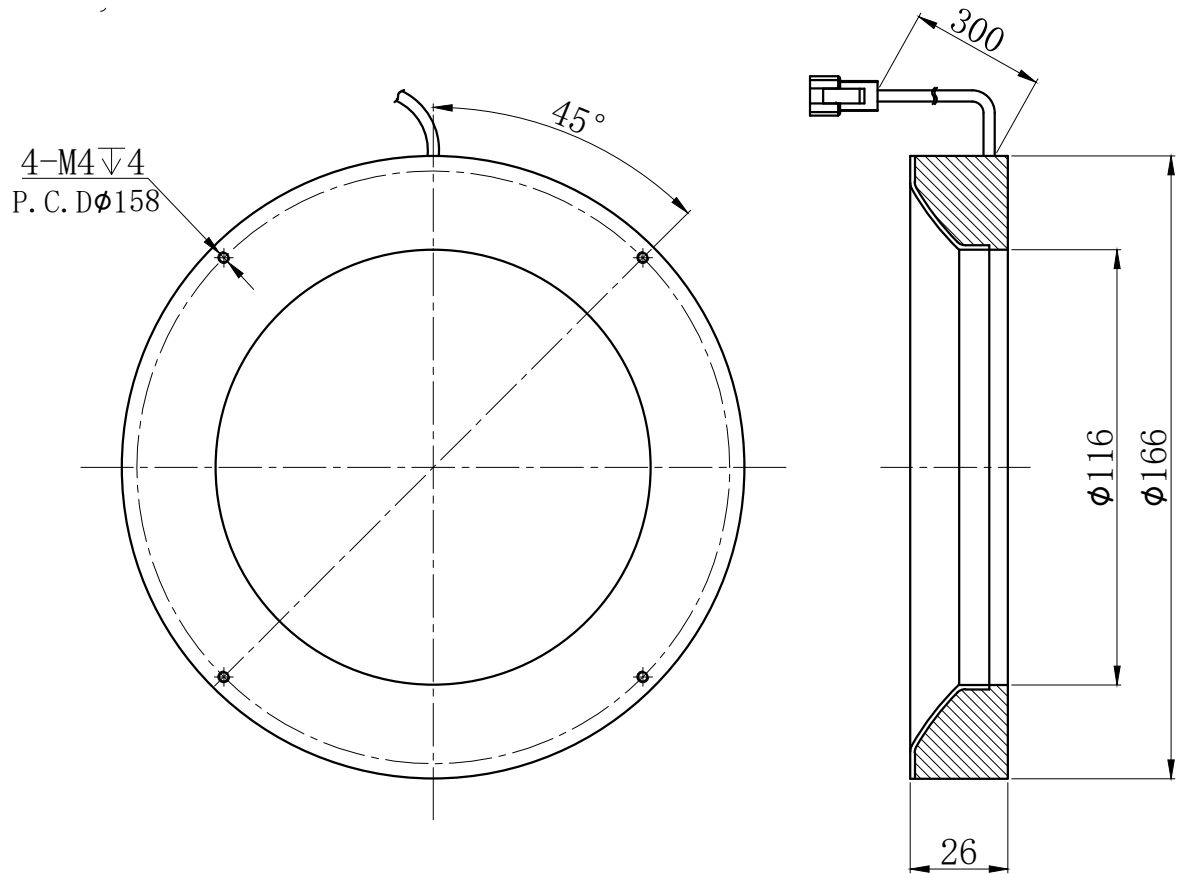

Pin1 -- 棕色/+  
 Pin2 -- 空 /NC  
 Pin3 -- 蓝色/-

Product Installation Dimensions					Design	苏运斌		2017.06.23		<b>wordop® 沃德普</b>	
Input Voltage	Power				Approve						
	R	W/G/B	IR	UV	Weight	View Direction	Ratio	Unit	Name	Diffused High Brightness Ring Lights	
24V	13.2W	19.2W			330g		1:2	mm	Model	HBD-150	