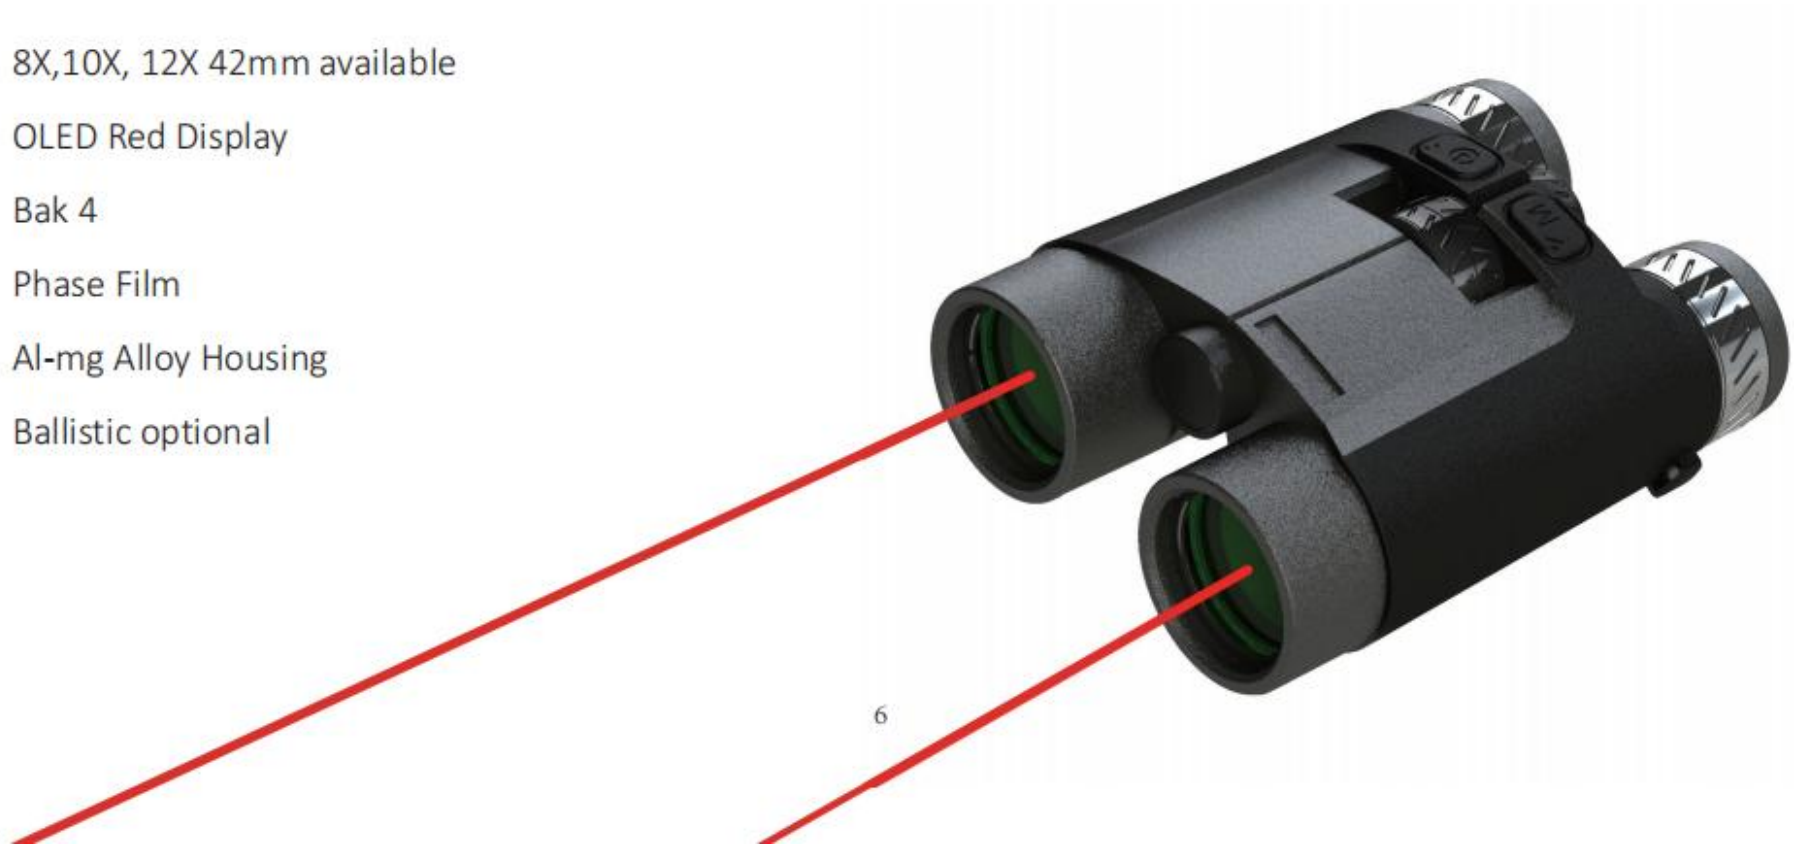

Description:

Launching the new generation of LW809 rangefinding binoculars, LaserWorks once again sets new standards, completely redesigned and technically updated. The new LW809 models are impressive in every detail.

8X,10X, 12X 42mm available

OLED Red Display

Bak 4

Phase Film

Al-mg Alloy Housing

Ballistic optional