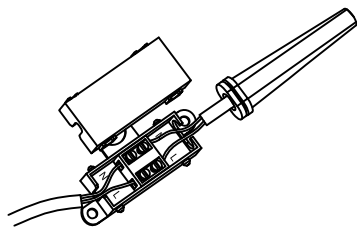

Specification Sheet

Picture:

Product size:

Name: ----- Beauty Knuckle Joint
Round Mirror Lighting

Code: ----- 1797

Finish: ----- Polished+Chrome

Main Material: --- Stainless steel +
Steel

Shade Material: -- Acrylic

IP20

Inner Box:

300*285*150(mm) 1pc

Gross Weight: KGS

Net Weight: KGS

Outer Carton:

875*320*325(mm) 6pcs

Cable Length / Terminal Block: