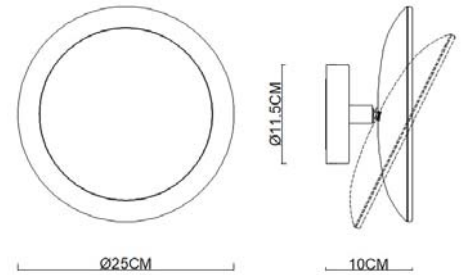

Specification Sheet

Picture:

Product size:

Name: ----- Beauty Knuckle Joint
Round Mirror Lighting

Code: ----- 1797

Finish: ----- Polished+Chrome

Main Material: --- Stainless steel +
Steel

Shade Material: -- Acrylic

IP20

Inner Box:

300*285*150(mm) 1pc

Gross Weight: KGS

Net Weight: KGS

Outer Carton:

875*320*325(mm) 6pcs

Cable Length / Terminal Block: