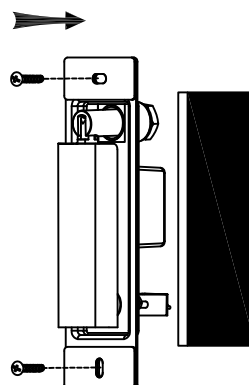

# Specification Sheet

Picture:

Product size:

Name: ----- Dida Mini Square  
Recessed Wall  
Lamp (MDC Switch)  
Code: ----- 1786  
Finish: ----- Polished  
Main Material: --- Stainless steel  
+ Aluminium  
Shade Material: -- Aluminium

IP20

Inner Box:

Gross Weight: KGS

100\*75\*210(mm) 1pc

Net Weight: KGS

Outer Carton:

325\*220\*240(mm) 8pcs

Cable Length / Terminal Block:

Installation Instruction:

size:50x160x6

3.8CMx11.4CM Hole On The Wall