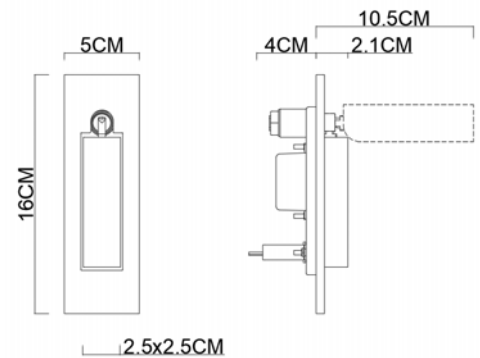

# Specification Sheet

Picture:

Product size:

Name: ----- Dida Mini Square  
Recessed Wall  
Lamp (MDC Switch)  
Code: ----- 1786  
Finish: ----- Polished  
Main Material: --- Stainless steel  
+ Aluminium  
Shade Material: -- Aluminium

Lamp Source: LED

Wattage:  1x1W

Input Voltage: 220~240 V

Lumen: 85 lm

Switch: MDC Switch

Energy Efficiency Class: A

Plug: Na

Specification:

IP20

Inner Box:

Gross Weight: KGS

100\*75\*210(mm) 1pc

Net Weight: KGS

Outer Carton:

325\*220\*240(mm) 8pcs

Cable Length / Terminal Block:

Installation Instruction:

size:50x160x6

3.8CMx11.4CM Hole On The Wall