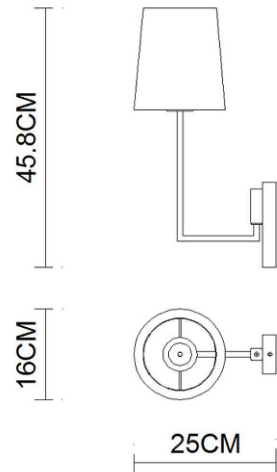

Specification Sheet

Picture:

Product size:

Name: ----- L Round Taper Wall Lamp
Code: ----- 1636
Finish: ----- Polished
Main Material: --- Stainless steel
Shade Material: -- Fabric+PVC

Lamp Source: E27

Wattage: 1x40W / 1x9W

Input Voltage: 220~240 V

Lumen: 340 lm

Switch: Na

Energy Efficiency Class:

Plug: Na

Specification:

Inner Box:

Gross Weight: KGS

280*205*405(mm) 1pc

Net Weight: KGS

Outer Carton:

840*580*435(mm) 8pcs

Cable Length / Terminal Block:

Installation Instruction: