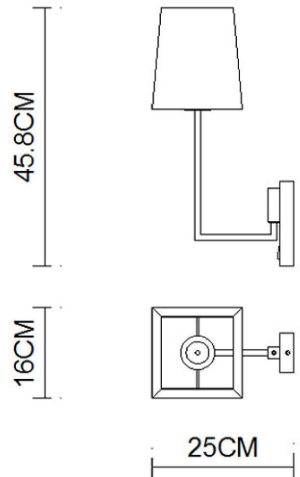

Specification Sheet

Picture:

Product size:

Name: ----- L Square Taper Wall Lamp
+ Switch
Code: ----- 1657
Finish: ----- Polished
Main Material: --- Stainless steel
Shade Material: -- Fabric+PVC

Lamp Source: E27

Wattage:  1x40W /  1x9W

Input Voltage: 220~240 V

Lumen: 340 lm

Switch: Rocker Switch

Energy Efficiency Class:

Plug: Na

Specification:

Inner Box:

Gross Weight: KGS

280*205*405(mm) 1pc

Net Weight: KGS

Outer Carton:

840*580*435(mm) 8pcs

Cable Length / Terminal Block:

Installation Instruction:

size:75x150xH:25