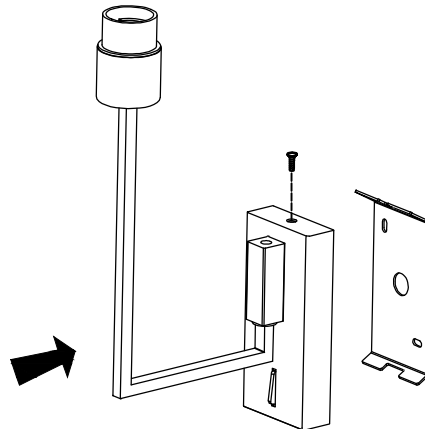

Specification Sheet

Picture:

Product size:

Name: ----- L Square Taper Wall Lamp
+ Switch
Code: ----- 1657
Finish: ----- Polished
Main Material: --- Stainless steel
Shade Material: -- Fabric+PVC

Lamp Source: E27

Gross Weight: KGS

280*205*405(mm) 1pc

Net Weight: KGS

Outer Carton:

840*580*435(mm) 8pcs

Cable Length / Terminal Block:

Installation Instruction:

size:75x150xH:25