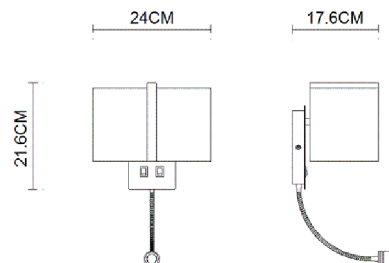

Specification Sheet

Picture:

Product size:

Name: ----- Accord LED Wall Lamp

Code: ----- 1464

Finish: ----- Polished

Main Material: --- Stainless steel +
Steel + Aluminium

Shade Material: -- Fabric+PVC

Lamp Source: E14+LED

Wattage: 1x40W / 1x9W + 1x1W

Input Voltage: 220~240 V

Lumen: 340 lm

Switch: Rocker Switch

Energy Efficiency Class:

Plug: Na

Specification:

Inner Box:

Gross Weight: 18.2 KGS

285*270*215(mm) 1pc

Net Weight: 10.8 KGS

Outer Carton:

585*555*675(mm) 12pcs

Cable Length / Terminal Block:

Installation Instruction:

size:150x80xH:25