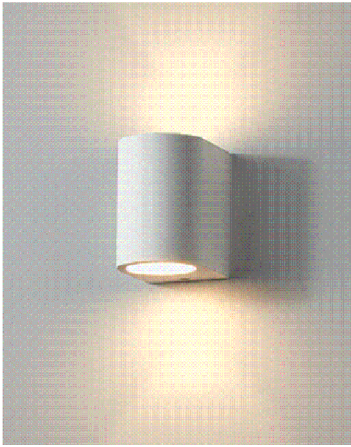

Specification Sheet

Picture:

Product size:

Name: ----- Ray Round Plaster
Wall Lamp
Code: ----- 1262
Finish: ----- White
Main Material: --- Plaster+Steel
Shade Material: -- Plaster

Lamp Source: G9

Wattage: 1x20W

Input Voltage: 220~240 V

Lumen: 250 lm

Switch: Na

Energy Efficiency Class: C

Plug: Na

Specification:

Inner Box:

Gross Weight: 7.6 KGS