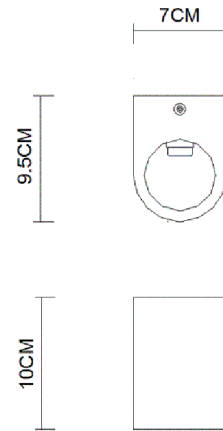

Specification Sheet

Picture:

Product size:

Name: ----- Ray Round Plaster
Wall Lamp
Code: ----- 1262
Finish: ----- White
Main Material: --- Plaster+Steel
Shade Material: -- Plaster

Lamp Source: G9

Wattage: 1x20W

Input Voltage: 220~240 V

Lumen: 250 lm

Switch: Na

Energy Efficiency Class: C

Plug: Na

Specification:

Inner Box:

Gross Weight: 7.6 KGS

145*120*155(mm) 1pc

Net Weight: 6 KGS

Outer Carton:

450*255*340(mm) 12pcs

Cable Length / Terminal Block:

Installation Instruction: