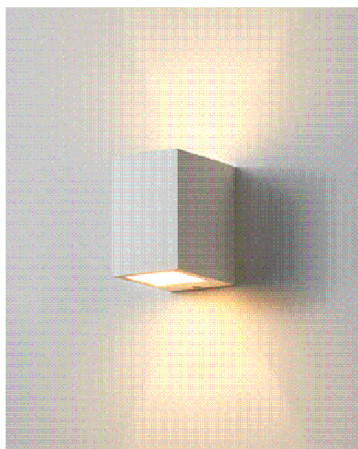

Specification Sheet

Picture:

Product size:

Name: ----- Ray Square Plaster
Wall Lamp
Code: ----- 1264
Finish: ----- White
Main Material: --- Plaster+Steel
Shade Material: -- Plaster

Lamp Source: G9

Wattage: 1x20W

Input Voltage: 220~240 V

Lumen: 250 lm

Switch: Na

Energy Efficiency Class: C

Plug: Na

Specification:

Inner Box:

Gross Weight: 7.1 KGS