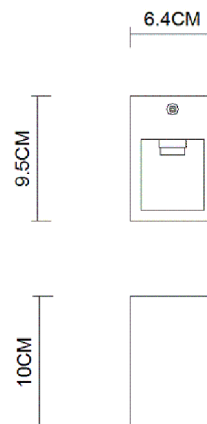

Specification Sheet

Picture:

Product size:

Name: ----- Ray Square Plaster
Wall Lamp
Code: ----- 1264
Finish: ----- White
Main Material: --- Plaster+Steel
Shade Material: -- Plaster

Lamp Source: G9

Wattage: 1x20W

Input Voltage: 220~240 V

Lumen: 250 lm

Switch: Na

Energy Efficiency Class: C

Plug: Na

Specification:

Inner Box:

Gross Weight: 7.1 KGS

145*115*155(mm) 1pc

Net Weight: 6 KGS

Outer Carton:

450*245*340(mm) 12pcs

Cable Length / Terminal Block:

Installation Instruction: