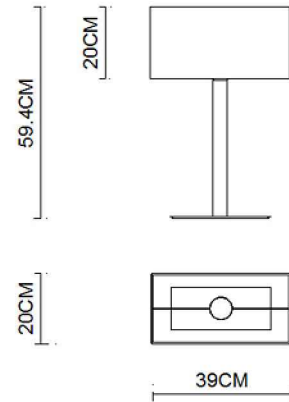

# Specification Sheet

Picture:

Product size:

Name: ----- Flat Table Lamp  
Code: ----- 4161  
Finish: ----- Polished  
Main Material: --- Stainless steel  
Shade Material: -- Fabric+PVC

Lamp Source: E27

Wattage: 1x60W / 1x12W

Input Voltage: 220~240 V

Lumen: 540 lm

Switch: In-line Switch

Energy Efficiency Class:

Plug: EU

Specification:

Inner Box:

Gross Weight: 8KGS

445\*255\*530(mm) 1pc

Net Weight: 4KGS

Outer Carton:

530\*460\*555(mm) 2pcs

Installation Instruction: