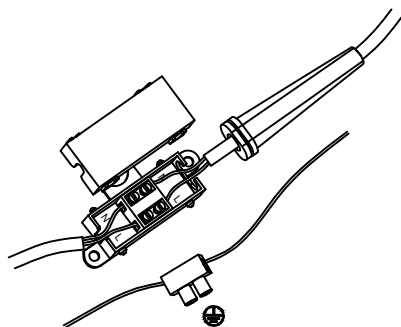

Specification Sheet

Picture:

Product size:

Name: ----- Impress 400 Square
Picture Lamp
Code: ----- 1444
Finish: ----- Polished
Main Material: -- Stainless steel
Shade Material: -- Stainless steel

Lamp Source: LED

Inner Box:

450*75*265(mm) 1pc

Gross Weight: 14 KGS

Net Weight: 10.2 KGS

Outer Carton:

545*465*480(mm) 12pcs

Cable Length / Terminal Block:

Installation Instruction: