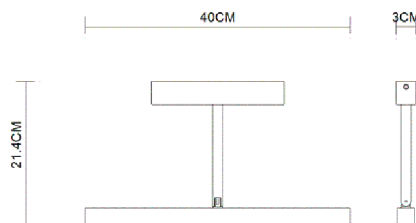

Specification Sheet

Picture:

Product size:

Name: ----- Impress 400 Square
Picture Lamp
Code: ----- 1444
Finish: ----- Polished
Main Material: -- Stainless steel
Shade Material: -- Stainless steel

Lamp Source: LED

Wattage: Ⓢ 1x4.8W

Input Voltage: 220~240 V

Lumen: 600 lm

Switch: Na

Energy Efficiency Class: A

Plug: Na

Specification:

IP20

Inner Box:

450*75*265(mm) 1pc

Gross Weight: 14 KGS

Net Weight: 10.2 KGS

Outer Carton:

545*465*480(mm) 12pcs

Cable Length / Terminal Block:

Installation Instruction: