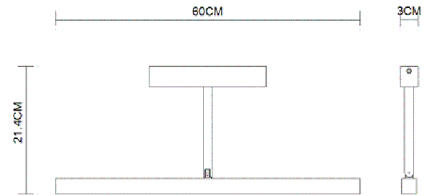

Specification Sheet

Picture:

Product size:

Name: ----- Impress 600 Square
Picture Lamp
Code: ----- 1445
Finish: ----- Polished
Main Material: -- Stainless steel
Shade Material: -- Stainless steel

Lamp Source: LED

Wattage:  1x6W

Input Voltage: 220~240 V

Lumen: 630 lm

Switch: Na

Energy Efficiency Class: A

Plug: Na

Specification:

IP20

Inner Box:

660*75*275(mm) 1pc

Gross Weight: 18.5 KGS

Net Weight: 13 KGS

Outer Carton:

675*565*480(mm) 12pcs

Cable Length / Terminal Block:

Installation Instruction: