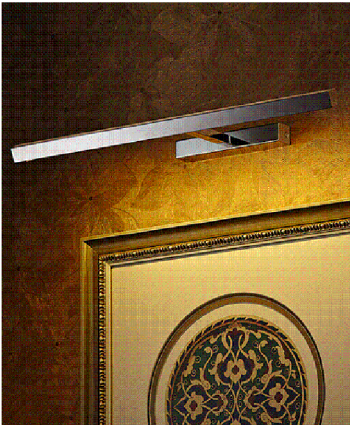

Specification Sheet

Picture:

Product size:

Name: ----- Impress 600 Square
Picture Lamp
Code: ----- 1445
Finish: ----- Polished
Main Material: -- Stainless steel
Shade Material: -- Stainless steel

Lamp Source: LED

Wattage:  1x6W

Input Voltage: 220~240 V

Lumen: 630 lm

Switch: Na

Energy Efficiency Class: A

Plug: Na

Specification:

IP20