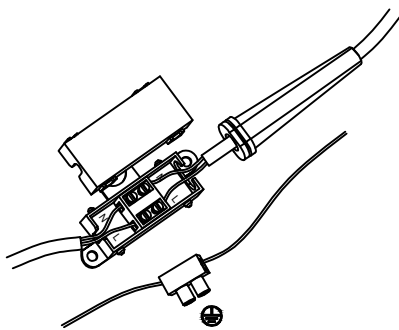

Specification Sheet

Picture:

Product size:

Name: ----- Impress 600 Square
Picture Lamp
Code: ----- 1445
Finish: ----- Polished
Main Material: -- Stainless steel
Shade Material: -- Stainless steel

Lamp Source: LED

Inner Box:

660*75*275(mm) 1pc

Gross Weight: 18.5 KGS

Net Weight: 13 KGS

Outer Carton:

675*565*480(mm) 12pcs

Cable Length / Terminal Block:

Installation Instruction: