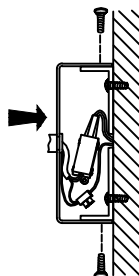

Specification Sheet

Picture:

Product size:

Name: ----- Section Mini Wall Lamp

Code: ----- 1240

Finish: ----- Black+Silver/
White+Gold

Main Material: --- Aluminium+Steel

Shade Material: -- Aluminium

Inner Box:

Gross Weight: 9.3KGS

150*125*265(mm) 1pc

Net Weight: 7KGS

Outer Carton:

395*320*560(mm) 12pcs

Cable Length / Terminal Block:

Installation Instruction:

size:71*65xH:32