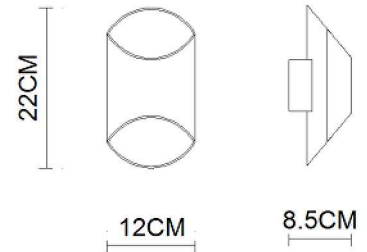

Specification Sheet

Picture:

Product size:

Name: ----- Section Mini Wall Lamp

Code: ----- 1240

Finish: ----- Black+Silver/
White+Gold

Main Material: --- Aluminium+Steel

Shade Material: -- Aluminium

Inner Box:

Gross Weight: 9.3KGS

150*125*265(mm) 1pc

Net Weight: 7KGS

Outer Carton:

395*320*560(mm) 12pcs

Cable Length / Terminal Block:

Installation Instruction:

size:71*65xH:32