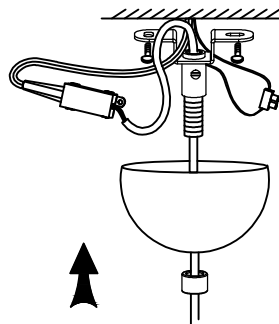

Specification Sheet

Picture:

Product size:

Name: ----- Balloon Mini Pendant
Code: ----- 3007
Finish: ----- Polished
Main Material: --- Stainless steel+ Steel
Shade Material: -- PVC

Lamp Source: E14

Wattage: 1x40W / 1x9W

170*140*440(mm) 1pc

Net Weight: 7.2 KGS

Outer Carton:

455*355*595(mm) 8pcs

Cable Length / Terminal Block:

Installation Instruction:

size:Ø99xH:47