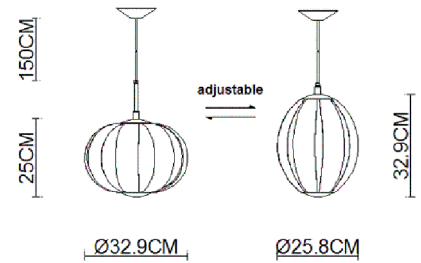

Specification Sheet

Picture:

Product size:

Name: ----- Balloon Mini Pendant
Code: ----- 3007
Finish: ----- Polished
Main Material: --- Stainless steel+ Steel
Shade Material: -- PVC

Lamp Source: E14

Wattage: 1x40W / 1x9W

Input Voltage: 220~240 V

Lumen: 340lm

Switch: Na

Energy Efficiency Class:

Plug: Na

Specification:

Inner Box:

Gross Weight: 11.2 KGS

170*140*440(mm) 1pc

Net Weight: 7.2 KGS

Outer Carton:

455*355*595(mm) 8pcs

Cable Length / Terminal Block:

Installation Instruction:

size:Ø99xH:47