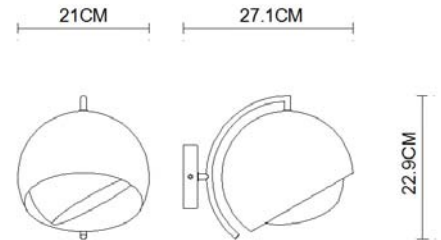

Specification Sheet

Picture:

Product size:

Name: ----- Armet Mini Wall Lamp

Code: ----- 1132

Finish: ----- Polished Chrome+White
Black+White
White

Main Material: --- Steel

Shade Material: -- Steel

Inner Box:

Gross Weight: 18.8KGS

340*275*210(mm) 1pc

Net Weight: 12.5KGS

Outer Carton:

695*565*445(mm) 8pcs

Cable Length / Terminal Block:

Installation Instruction:

size:Φ99*47