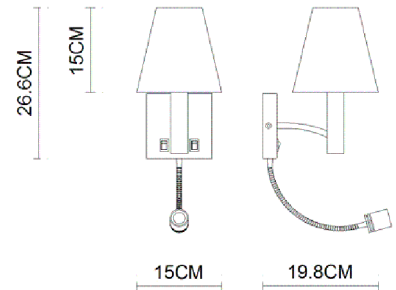

# Specification Sheet

Picture:

Product size:

Name: ----- Pyramid LED Wall Lamp

Code: ----- 1189

Finish: ----- Polished

Main Material: ---- Stainless steel +  
Steel + Aluminium

Shade Material: -- Fabric+PVC

Lamp Source: E14+LED

Wattage: 1x40W / 1x9W + 1x1W

Input Voltage: 220~240 V

Lumen: 340 lm

Switch: Rocker Switch

Energy Efficiency Class:

Plug: Na

Specification:

Inner Box:

Gross Weight: KGS

270\*260\*255(mm) 1pc

Net Weight: KGS

Outer Carton:

800\*555\*540(mm) 12pcs

Cable Length / Terminal Block:

Installation Instruction: