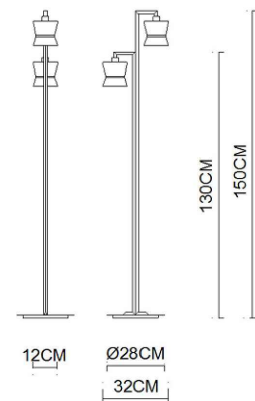

Specification Sheet

Picture:

Product size:

Name: ----- Corolla Floor Lamp
Code: ----- 5150
Finish: ----- Polished+Opal
Main Material: -- Stainless steel
Shade Material: -- Opal Glass

Lamp Source: E14

Wattage:  2x40W /  2x9W

Input Voltage: 220~240 V

Lumen: 680lm

Switch: Foot switch

Energy Efficiency Class:

Plug: Eu

Specification:

Inner Box:

Gross Weight: 22.8KGS

1560*355*360(mm) 1pc

Net Weight: 12.4 KGS

Outer Carton:

1580*375*750(mm) 2pcs

Installation Instruction: