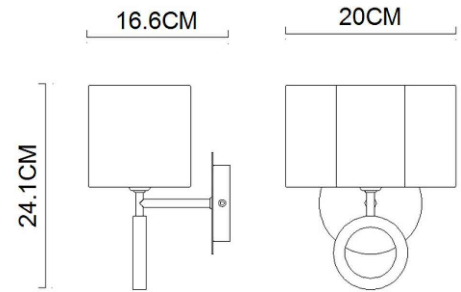

# Specification Sheet

Picture:

Product size:

Name: ----- Delta Wall Lamp  
Code: ----- 1078  
Finish: ----- Polished  
Main Material: ---- Stainless steel  
+ Steel  
Shade Material: -- Fabric+PVC

Lamp Source: E14

Wattage: 1x40W / 1x9W

Input Voltage: 220~240 V

Lumen: 340 lm

Switch: Na

Energy Efficiency Class:

Plug: Na

Specification:

Inner Box:

Gross Weight: 9.2KGS

230\*145\*310(mm) 1pc

Net Weight: 5.6KGS

Outer Carton:

480\*300\*650(mm) 8pcs

Cable Length / Terminal Block:

Installation Instruction: