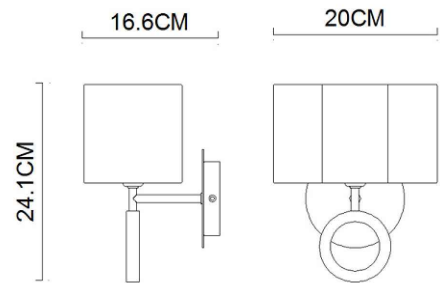

Specification Sheet

Picture:

Name: ----- Delta Glass Wall Lamp
Code: ----- 1119
Finish: ----- Polished+Opal
Main Material: --- Stainless steel + Steel
Shade Material: -- Opal Glass

Product size:

Lamp Source: G9

Wattage:  1x20W

Input Voltage: 220~240 V

Lumen: 250 lm

Switch: Na

Energy Efficiency Class: C

Plug: Na

Specification:

Inner Box:

Gross Weight: 12.5KGS

230*145*310(mm) 1pc

Net Weight: 8.9KGS

Outer Carton:

480*300*650(mm) 8pcs

Cable Length / Terminal Block:

Installation Instruction: