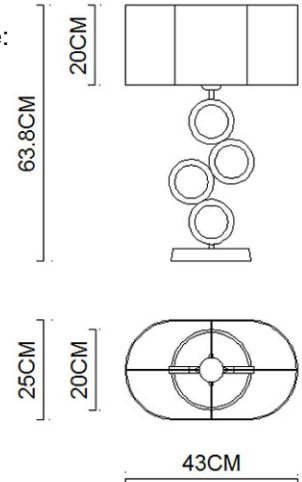

Specification Sheet

Picture:

Product size:

Name: ----- Delta 4 Table Lamp
Code: ----- 4175
Finish: ----- Polished
Main Material: ---- Stainless steel
Shade Material: -- Fabric+PVC

Lamp Source: E27

Wattage: 1x60W / 1x12W

Input Voltage: 220~240 V

Lumen: 540 lm

Switch: In-line Switch

Energy Efficiency Class:

Plug: EU

Specification:

Inner Box:

Gross Weight: 8.3KGS

485*305*560(mm) 1pc

Net Weight: 3.7KGS

Outer Carton:

630*500*585(mm) 2pcs

Installation Instruction: