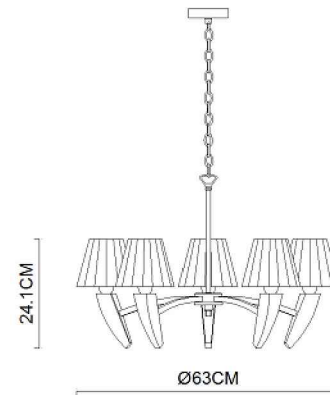

Specification Sheet

Picture:

Product size:

Name: ----- Fly 5 Pendant
Code: ----- 3089
Finish: ----- Polished
Main Material: --- Stainless steel
Shade Material: -- Fabric+PVC

Lamp Source: E14

Wattage: 5x40W / 5x9W

Input Voltage: 220~240 V

Lumen: 1700 lm

Switch: Na

Energy Efficiency Class:

Plug: Na

Specification:

Inner Box:

Gross Weight: 8.4KGS

625*245*635(mm) 1pc

Net Weight: 3.8KGS

Outer Carton:

650*640*520(mm) 2pcs

Cable Length / Terminal Block:

Installation Instruction: