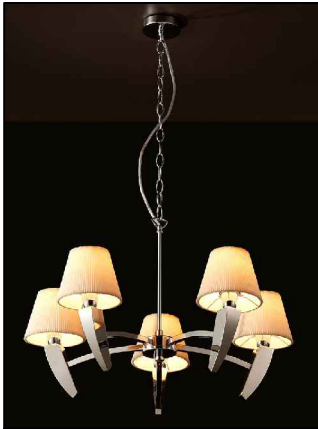

Specification Sheet

Picture:

Product size:

Name: ----- Fly 5 Pendant
Code: ----- 3089
Finish: ----- Polished
Main Material: --- Stainless steel
Shade Material: -- Fabric+PVC

Lamp Source: E14

Wattage: 5x40W / 5x9W

Input Voltage: 220~240 V

Lumen: 1700 lm

Switch: Na

Energy Efficiency Class:

Plug: Na

Specification:

Inner Box:

Gross Weight: 8.4KGS