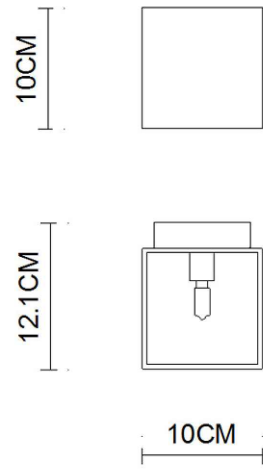

Specification Sheet

Picture:

Product size:

Name: ----- Lucid Square Wall Lamp
Code: ----- 1506
Finish: ----- Black+Silver/
White+Gold
Main Material: --- Aluminium + Steel
Shade Material: -- Aluminium

Lamp Source: G9

Wattage: 1x33W

Input Voltage: 220~240 V

Lumen: 480 lm

Switch: Na

Energy Efficiency Class: C

Plug: Na

Specification:

Inner Box:

Gross Weight: 10KGS

165*150*165(mm) 1pc

Net Weight: 6.3KGS

Outer Carton:

470*350*350(mm) 12pcs

Cable Length / Terminal Block:

Installation Instruction: