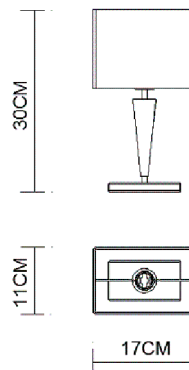

# Specification Sheet

Picture:

Product size:

Name: ----- Mansion Mini Table Lamp  
Code: ----- 4124  
Finish: ----- Polished  
Main Material: ---- Stainless steel  
Shade Material: -- Fabric+PVC

Lamp Source: E14

Wattage: 1x40W / 1x9W

Input Voltage: 220~240 V

Lumen: 340 lm

Switch: In-line Switch

Energy Efficiency Class:

Plug: EU

Specification:

Inner Box:

Gross Weight: 11KGS

210\*150\*270(mm) 1pc

Net Weight: 8KGS

Outer Carton:

470\*435\*570(mm) 12pcs

Installation Instruction: