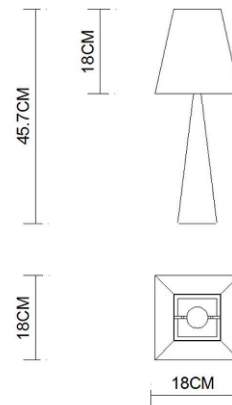

# Specification Sheet

Picture:

Name: ----- Fane  
Table Lamp  
Code: ----- 4129  
Finish: ----- Polished  
Main Material: ---- Stainless steel  
Shade Material: -- Fabric+PVC

Product size:

Lamp Source: E14

Wattage: 1x40W / 1x9W

Input Voltage: 220~240 V

Lumen: 340lm

Switch: In-line Switch

Energy Efficiency Class:

Plug: Eu

Specification:

Inner Box:

Gross Weight: 8.1KGS

215\*215\*405mm) 1pc

Net Weight: 5KGS

Outer Carton:

455\*455\*435(mm) 4pcs

Installation Instruction: