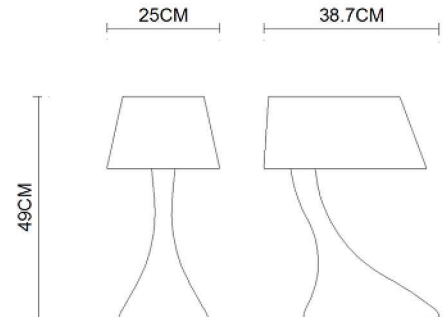

Specification Sheet

Picture:

Product size:

Name: ----- Swann Table Lamp
Code: ----- 4128
Finish: ----- White
Main Material: --- Plaster
Shade Material: -- Fabric+PVC

Lamp Source: E27

Wattage:  1x60W /  1x12W

Input Voltage: 220~240 V

Lumen: 540 lm

Switch: In-line Switch

Energy Efficiency Class:

Plug: EU

Specification:

Inner Box:

Gross Weight: 10.4KGS

445*305*445(mm) 1pc

Net Weight: 7.2KGS

Outer Carton:

630*460*470(mm) 2pcs

Installation Instruction: