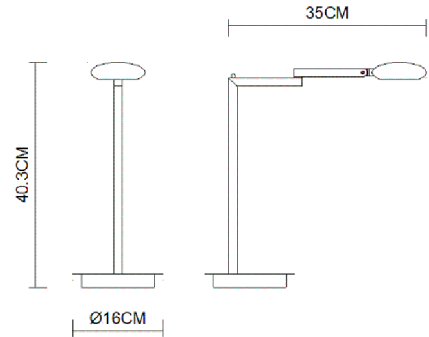

Specification Sheet

Picture:

Name: ----- Solo Round
Swing Table Lamp
Code: ----- 4314
Finish: ----- Polished
Main Material: -- Stainless steel
Shade Material: -- Stainless steel

Product size:

Lamp Source: LED

Wattage:  1x3W

Input Voltage: 220~240 V

Lumen: 160 lm

Switch: Na

Energy Efficiency Class: A

Plug: Na

Specification:

IP20

Inner Box:

Gross Weight: 19.9 KGS

435*225*235(mm) 1pc

Net Weight: 12 KGS

Outer Carton:

695*450*500(mm) 6pcs

Installation Instruction: