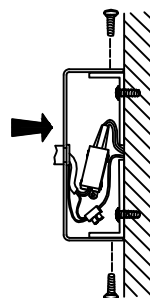

Specification Sheet

Picture:

Product size:

Name: ----- Cross-LED Wall Lamp
Code: ----- 1203
Finish: ----- Polished
Main Material: -- Stainless steel
Shade Material: -- Fabric+PVC

Lamp Source: E14+LED

Wattage: 1x40W / 1x9W + 1x1W

245*240*180(mm) 1pc

Net Weight: 8.4 KGS

Outer Carton:

520*510*570(mm) 12pcs

Cable Length / Terminal Block:

Installation Instruction:

size:80*20*18