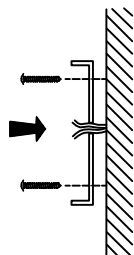

Specification Sheet

Picture:

Product size:

Name: ----- Cross-LED Wall Lamp
Code: ----- 1203
Finish: ----- Polished
Main Material: -- Stainless steel
Shade Material: -- Fabric+PVC

Lamp Source: E14+LED

Wattage: 1x40W / 1x9W + 1x1W

245*240*180(mm) 1pc

Net Weight: 8.4 KGS

Outer Carton:

520*510*570(mm) 12pcs

Cable Length / Terminal Block:

Installation Instruction:

size:80*20*18