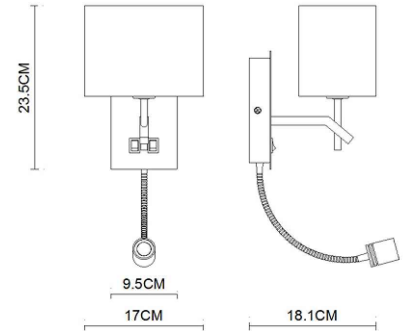

Specification Sheet

Picture:

Product size:

Name: ----- Cross-LED Wall Lamp
Code: ----- 1203
Finish: ----- Polished
Main Material: -- Stainless steel
Shade Material: -- Fabric+PVC

Lamp Source: E14+LED

Wattage: 1x40W / 1x9W + 1x1W

Input Voltage: 220~240 V

Lumen: 340lm

Switch: Rocker Switch

Energy Efficiency Class:

Plug: Na

Specification:

Inner Box:

Gross Weight: 15.7KGS

245*240*180(mm) 1pc

Net Weight: 8.4 KGS

Outer Carton:

520*510*570(mm) 12pcs

Cable Length / Terminal Block:

Installation Instruction:

size:80*20*18