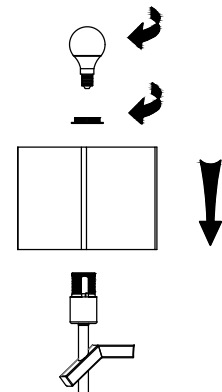

Specification Sheet

Picture:

Product size:

Name: ----- Cross-LED Wall Lamp
Code: ----- 1203
Finish: ----- Polished
Main Material: -- Stainless steel
Shade Material: -- Fabric+PVC

Lamp Source: E14+LED

Wattage: 1x40W / 1x9W + 1x1W

245*240*180(mm) 1pc

Net Weight: 8.4 KGS

Outer Carton:

520*510*570(mm) 12pcs

Cable Length / Terminal Block:

Installation Instruction:

size:80*20*18