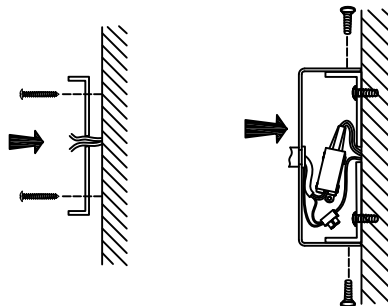

Specification Sheet

Picture:

Product size:

Name: ----- Cross
Glass Wall Lamp

Code: ----- 1245

Finish: ----- Polished+Opal

Main Material: -- Stainless steel

Shade Material: -- Opal Glass

IP44

Inner Box:

225*165*240(mm) 1pc

Gross Weight: KGS

Net Weight: KGS

Outer Carton:

525*480*510(mm) 12pcs

Cable Length / Terminal Block:

Installation Instruction:

size:80*20*18