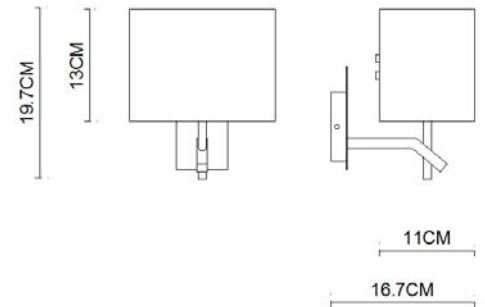

Specification Sheet

Picture:

Product size:

Name: ----- Cross
Glass Wall Lamp

Code: ----- 1245

Finish: ----- Polished+Opal

Main Material: -- Stainless steel

Shade Material: -- Opal Glass

IP44

Inner Box:

225*165*240(mm) 1pc

Gross Weight: KGS

Net Weight: KGS

Outer Carton:

525*480*510(mm) 12pcs

Cable Length / Terminal Block:

Installation Instruction:

size:80*20*18