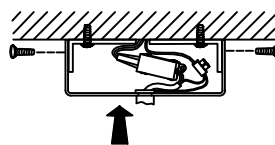

Gross Weight: 11 KGS

455*435*170(mm) 1pc

Net Weight: 6 KGS

Outer Carton:

890*470*370(mm) 4pcs

Cable Length / Terminal Block:

Installation Instruction:

This product must be earthed

size: Ø90xH:20