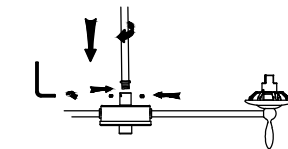

Gross Weight: 11 KGS

455*435*170(mm) 1pc

Net Weight: 6 KGS

Outer Carton:

890*470*370(mm) 4pcs

Cable Length / Terminal Block:

Installation Instruction:

This product must be earthed

size: Ø90xH:20