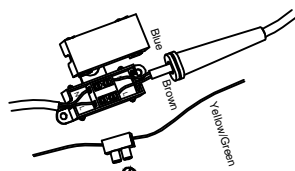

Specification Sheet

Picture:

Name: — — — Bordeaux 3 pendant
Code: — — — 3216
Finish: — — — Polished + Chrome + Opal
Main Material: — — Stainless steel + Steel
Shade Material: — Opal Glass

Product size:

Lamp Source: G9

Gross Weight: 11 KGS

455*435*170(mm) 1pc

Net Weight: 6 KGS

Outer Carton:

890*470*370(mm) 4pcs

Cable Length / Terminal Block:

Installation Instruction:

This product must be earthed

size: Ø90xH:20