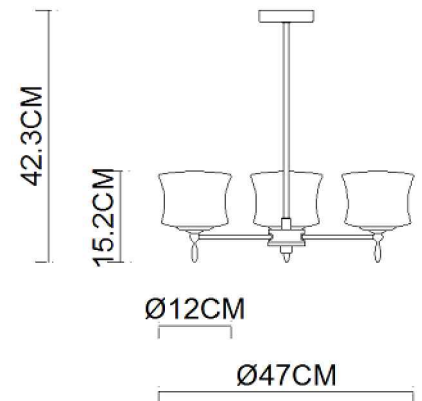

Specification Sheet

Picture:

Name: — — — Bordeaux 3 pendant
Code: — — — 3216
Finish: — — — Polished + Chrome + Opal
Main Material: — — Stainless steel + Steel
Shade Material: — Opal Glass

Product size:

Lamp Source: G9

Wattage: 3x20W

Input Voltage: 220~240 V

Lumen: 750 lm

Switch: Na

Energy Efficiency Class: C

Plug: Na

Specification:

Inner Box:

Gross Weight: 11 KGS

455*435*170(mm) 1pc

Net Weight: 6 KGS

Outer Carton:

890*470*370(mm) 4pcs

Cable Length / Terminal Block:

Installation Instruction:

This product must be earthed

size: Ø90xH:20