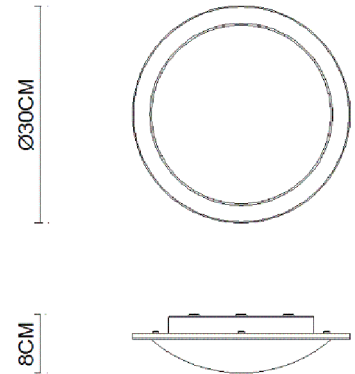

# Specification Sheet

Picture:

Product size:

Name: ----- Lens Ceiling Lamp  
Code: ----- 3218  
Finish: ----- Polished+Opal  
Main Material: --- Stainless steel  
Shade Material: -- Opal Glass

Lamp Source: E14

Wattage: 1x40W / 1x9W

Input Voltage: 220~240 V

Lumen: 340 lm

Switch: Na

Energy Efficiency Class:

Plug: Na

Specification:

Inner Box:

Gross Weight: 15.5 KGS

350\*350\*130(mm) 1pc

Net Weight: 10.4 KGS

Outer Carton:

715\*365\*550(mm) 8pcs

Cable Length / Terminal Block:

Installation Instruction: