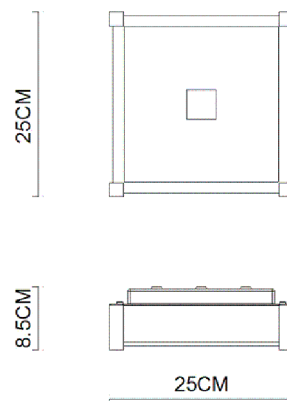

# Specification Sheet

Picture:

Product size:

Name: ----- Focus Mini Ceiling Lamp  
Code: ----- 3219  
Finish: ----- Polished+Opal  
Main Material: --- Stainless steel  
Shade Material: -- Opal Glass

Lamp Source: E14

Gross Weight: 18.9 KGS

310\*310\*135(mm) 1pc

Net Weight: 13.8 KGS

Outer Carton:

635\*325\*570(mm) 8pcs

Cable Length / Terminal Block:

Installation Instruction: