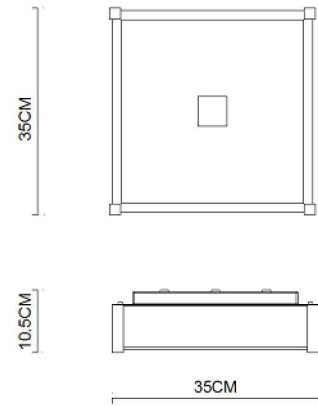

# Specification Sheet

Picture:

Product size:

Name: ----- Focus Ceiling Lamp  
Code: ----- 3220  
Finish: ----- Polished+Opal  
Main Material: --- Stainless steel  
Shade Material: -- Opal Glass

Lamp Source: E27

Gross Weight: 12.2 KGS

410\*410\*160(mm) 1pc

Net Weight: 8 KGS

Outer Carton:

425\*425\*670(mm) 4pcs

Cable Length / Terminal Block:

Installation Instruction: